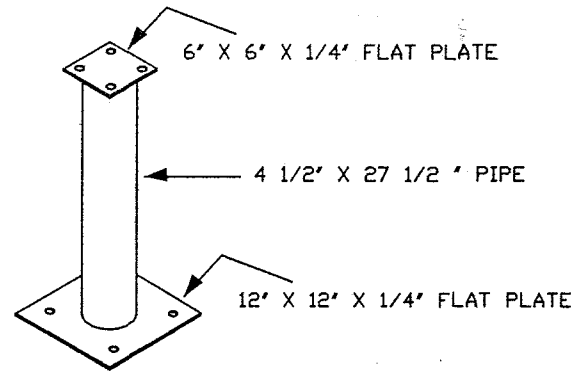

ISOMETRIC VIEW  
CHAIR WITH BACK

6' = 70 1/2'

SEAT HEIGHT 15"  
1/2" MOUNTING HOLES  
ALL METAL

SIDE VIEW  
CHAIR - WITH BACK

TYPICAL - CHAIR  
SPACE BETWEEN SLATS - 1"

ISOMETRIC VIEW  
CHAIR WITHOUT BACK

6' = 70 1/2'

SEAT HEIGHT 15"  
1/2" MOUNTING HOLES  
ALL METAL

SIDE VIEW  
CHAIR - WITHOUT BACK

BOTTOM VIEW  
TABLE AND FLAT PLATE

ISOMETRIC VIEW  
TABLE POST AND BASE

SIDE VIEW  
TABLE AND POST

**KINGS RIVER CASTING, INC.**  
IRON VALLEY PICNIC TABLE - 6'