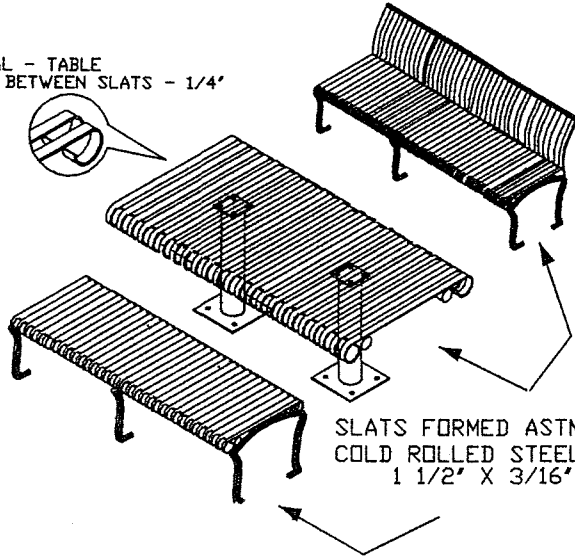

ISOMETRIC VIEW  
TABLE- 6' AND CHAIR

CHAIR WITH BACK  
1" GAP ON CHAIRS

TYPICAL - TABLE  
SPACE BETWEEN SLATS - 1/4"

SLATS FORMED ASTM 1018  
COLD ROLLED STEEL BAR  
1 1/2' X 3/16"

TYPICAL - CHAIR  
SPACE BETWEEN SLATS - 1"

ISOMETRIC VIEW  
CHAIR WITH BACK

6' = 70 1/2'

SEAT HEIGHT 15"  
1/2" MOUNTING HOLES  
ALL METAL

SIDE VIEW  
CHAIR - WITH BACK

TYPICAL - CHAIR  
SPACE BETWEEN SLATS - 1"

ISOMETRIC VIEW  
CHAIR WITHOUT BACK

6' = 70 1/2'

SEAT HEIGHT 15"  
1/2" MOUNTING HOLES  
ALL METAL

SIDE VIEW  
CHAIR - WITHOUT BACK

BOTTOM VIEW  
TABLE AND FLAT PLATE

ISOMETRIC VIEW  
TABLE POST AND BASE

SIDE VIEW  
TABLE AND POST

**KINGS RIVER CASTING, INC.**  
IRON VALLEY PICNIC TABLE - 6'