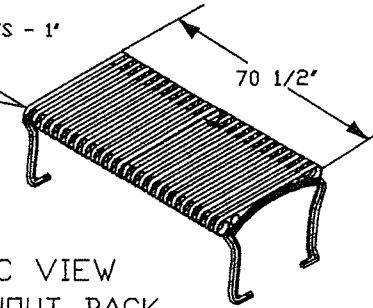

ISOMETRIC VIEW  
TABLE- 6' AND CHAIR

CHAIR WITH BACK  
1" GAP ON CHAIRS

TYPICAL - TABLE  
SPACE BETWEEN SLATS - 1/4"

SLATS FORMED ASTM 1018  
COLD ROLLED STEEL BAR  
1 1/2' X 3/16"

TYPICAL - CHAIR  
SPACE BETWEEN SLATS - 1"

ISOMETRIC VIEW  
CHAIR WITH BACK

6' = 70 1/2'

SEAT HEIGHT 15"  
1/2" MOUNTING HOLES  
ALL METAL

SIDE VIEW  
CHAIR - WITH BACK

TYPICAL - CHAIR  
SPACE BETWEEN SLATS - 1"

ISOMETRIC VIEW  
CHAIR WITHOUT BACK

6' = 70 1/2'

SEAT HEIGHT 15"  
1/2" MOUNTING HOLES  
ALL METAL

SIDE VIEW  
CHAIR - WITHOUT BACK

BOTTOM VIEW  
TABLE AND FLAT PLATE

ISOMETRIC VIEW  
TABLE POST AND BASE

SIDE VIEW  
TABLE AND POST

**KINGS RIVER CASTING, INC.**  
IRON VALLEY PICNIC TABLE - 6'