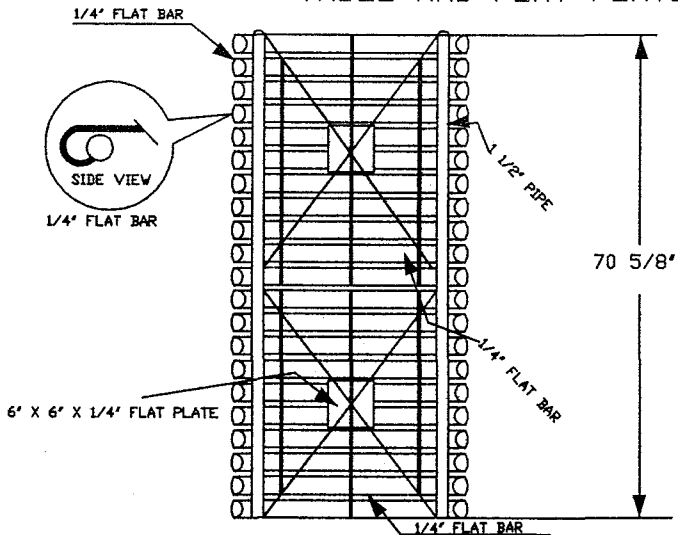

ISOMETRIC VIEW  
TABLE- 6' AND CHAIR

CHAIR WITH BACK  
1" GAP ON CHAIRS

TYPICAL - TABLE  
SPACE BETWEEN SLATS - 1/4"

SLATS FORMED ASTM 1018  
COLD ROLLED STEEL BAR  
1 1/2' X 3/16"

TYPICAL - CHAIR  
SPACE BETWEEN SLATS - 1"

ISOMETRIC VIEW  
CHAIR WITH BACK

6' = 70 1/2'

SEAT HEIGHT 15"  
1/2" MOUNTING HOLES  
ALL METAL

SIDE VIEW  
CHAIR - WITH BACK

TYPICAL - CHAIR  
SPACE BETWEEN SLATS - 1"

ISOMETRIC VIEW  
CHAIR WITHOUT BACK

6' = 70 1/2'

SEAT HEIGHT 15"  
1/2" MOUNTING HOLES  
ALL METAL

SIDE VIEW  
CHAIR - WITHOUT BACK

BOTTOM VIEW  
TABLE AND FLAT PLATE

ISOMETRIC VIEW  
TABLE POST AND BASE

SIDE VIEW  
TABLE AND POST

**KINGS RIVER CASTING, INC.**  
IRON VALLEY PICNIC TABLE - 6'