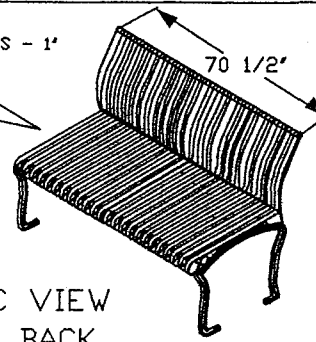

ISOMETRIC VIEW  
TABLE- 6' AND CHAIR

CHAIR WITH BACK  
1" GAP ON CHAIRS

TYPICAL - TABLE  
SPACE BETWEEN SLATS - 1/4"

SLATS FORMED ASTM 1018  
COLD ROLLED STEEL BAR  
1 1/2' X 3/16"

TYPICAL - CHAIR  
SPACE BETWEEN SLATS - 1"

ISOMETRIC VIEW  
CHAIR WITH BACK

6' = 70 1/2'

SEAT HEIGHT 15"  
1/2" MOUNTING HOLES  
ALL METAL

SIDE VIEW  
CHAIR - WITH BACK

TYPICAL - CHAIR  
SPACE BETWEEN SLATS - 1"

ISOMETRIC VIEW  
CHAIR WITHOUT BACK

6' = 70 1/2'

SEAT HEIGHT 15"  
1/2" MOUNTING HOLES  
ALL METAL

SIDE VIEW  
CHAIR - WITHOUT BACK

BOTTOM VIEW  
TABLE AND FLAT PLATE

ISOMETRIC VIEW  
TABLE POST AND BASE

SIDE VIEW  
TABLE AND POST

**KINGS RIVER CASTING, INC.**  
IRON VALLEY PICNIC TABLE - 6'