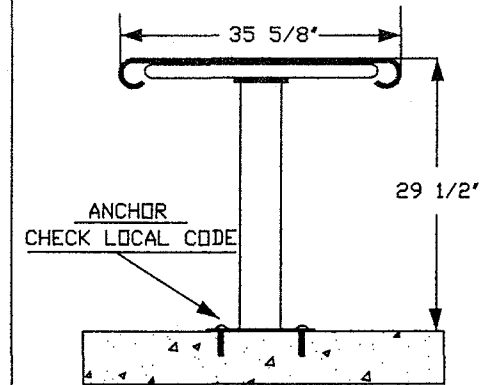

ISOMETRIC VIEW  
CHAIR WITH BACK

6' = 70 1/2'

SEAT HEIGHT 15"  
1/2" MOUNTING HOLES  
ALL METAL

SIDE VIEW  
CHAIR - WITH BACK

TYPICAL - CHAIR  
SPACE BETWEEN SLATS - 1"

ISOMETRIC VIEW  
CHAIR WITHOUT BACK

6' = 70 1/2'

SEAT HEIGHT 15"  
1/2" MOUNTING HOLES  
ALL METAL

SIDE VIEW  
CHAIR - WITHOUT BACK

BOTTOM VIEW  
TABLE AND FLAT PLATE

ISOMETRIC VIEW  
TABLE POST AND BASE

SIDE VIEW  
TABLE AND POST

**KINGS RIVER CASTING, INC.**  
IRON VALLEY PICNIC TABLE - 6'