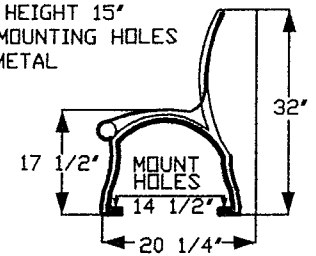

ISOMETRIC VIEW  
TABLE- 6' AND CHAIR

CHAIR WITH BACK  
1" GAP ON CHAIRS

TYPICAL - TABLE  
SPACE BETWEEN SLATS - 1/4"

SLATS FORMED ASTM 1018  
COLD ROLLED STEEL BAR  
1 1/2' X 3/16"

TYPICAL - CHAIR  
SPACE BETWEEN SLATS - 1"

ISOMETRIC VIEW  
CHAIR WITH BACK

6' = 70 1/2'

SEAT HEIGHT 15"  
1/2" MOUNTING HOLES  
ALL METAL

SIDE VIEW  
CHAIR - WITH BACK

TYPICAL - CHAIR  
SPACE BETWEEN SLATS - 1"

ISOMETRIC VIEW  
CHAIR WITHOUT BACK

6' = 70 1/2'

SEAT HEIGHT 15"  
1/2" MOUNTING HOLES  
ALL METAL

SIDE VIEW  
CHAIR - WITHOUT BACK

BOTTOM VIEW  
TABLE AND FLAT PLATE

ISOMETRIC VIEW  
TABLE POST AND BASE

SIDE VIEW  
TABLE AND POST

**KINGS RIVER CASTING, INC.**  
IRON VALLEY PICNIC TABLE - 6'