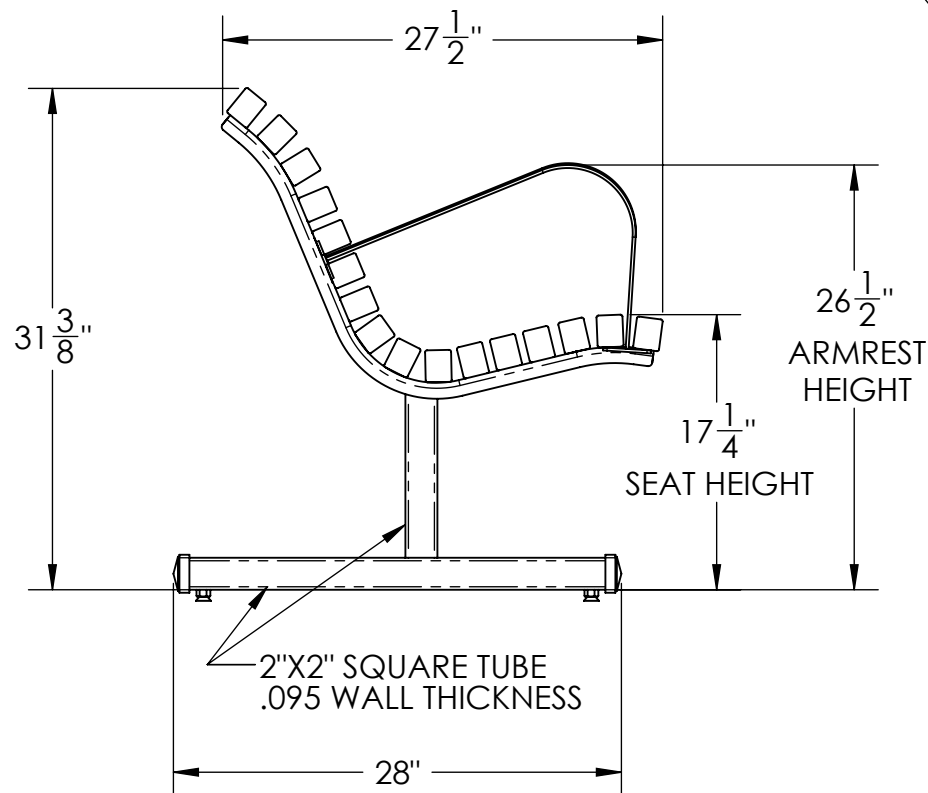

PRODUCT SPECIFICATIONS

PALISADE BENCH - 8'

MOUNTING BASE TYPE INCLUDE:

FREE STANDING MOUNT (FS)

IN-GROUND MOUNT (IM)

SURFACE MOUNT (SM)

LEVELING FEET AVAILABLE WITH FREE STANDING OPTION

OAK OR REDWOOD SLATS

ARMREST AVAILABLE UPON REQUEST

OAK OR REDWOOD SLATS

www.kingsrivercasting.com

DESCRIPTION:

PALISADE BENCH - 8'

ADDRESS:
1350 NORTH AVE.
SANGER, CALIFORNIA 93657
PHONE: (559) 875-8250
FAX: (559) 875-1491
kingsrivercasting@verizon.net

THE INFORMATION CONTAINED IN THIS DRAWING IS THE SOLE PROPERTY OF KINGS RIVER CASTING. ANY REPRODUCTION IN PART OR WHOLE WITHOUT THE WRITTEN PERMISSION OF KINGS RIVER CASTING IS PROHIBITED.

WEIGHT: 186 LBS

SCALE: 1:12

MODEL NUMBER:

PBSC - 8'

SIZE
B