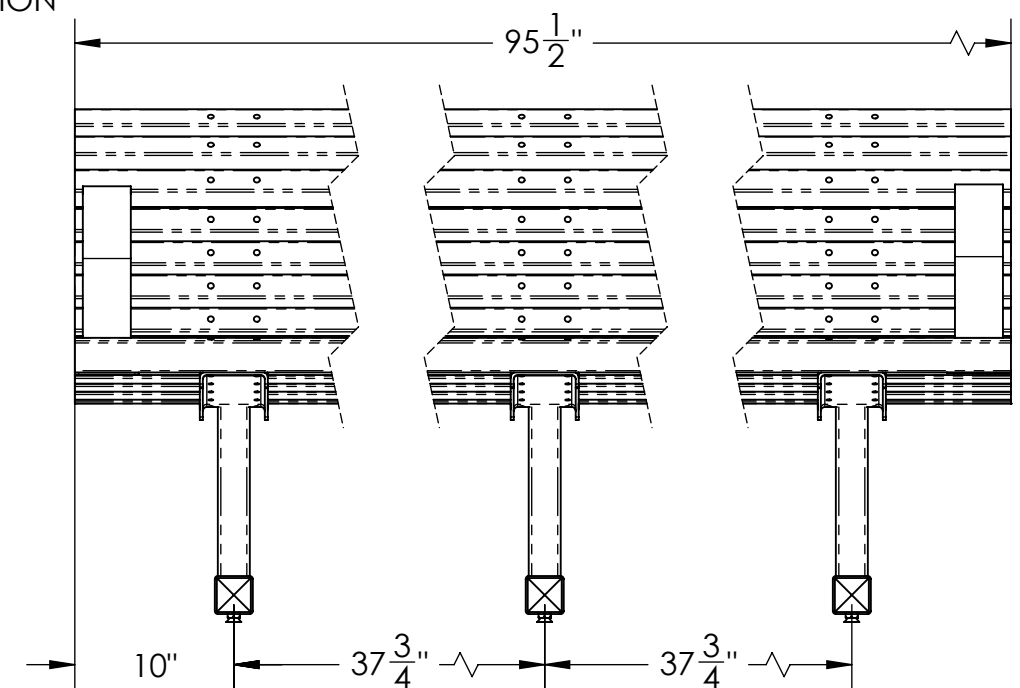

PRODUCT SPECIFICATIONS

PALISADE BENCH - 8'

MOUNTING BASE TYPE INCLUDE:

FREE STANDING MOUNT (FS)

IN-GROUND MOUNT (IM)

SURFACE MOUNT (SM)

LEVELING FEET AVAILABLE WITH FREE STANDING OPTION

OAK OR REDWOOD SLATS

ARMREST AVAILABLE UPON REQUEST

OAK OR REDWOOD SLATS

www.kingsrivercasting.com

DESCRIPTION:

PALISADE BENCH - 8'

ADDRESS:
1350 NORTH AVE.
SANGER, CALIFORNIA 93657
PHONE: (559) 875-8250
FAX: (559) 875-1491
kingsrivercasting@verizon.net

THE INFORMATION CONTAINED IN THIS DRAWING IS THE SOLE PROPERTY OF KINGS RIVER CASTING. ANY REPRODUCTION IN PART OR WHOLE WITHOUT THE WRITTEN PERMISSION OF KINGS RIVER CASTING IS PROHIBITED.

WEIGHT: 186 LBS

SCALE: 1:12

MODEL NUMBER:

PBSC - 8'

SIZE
B