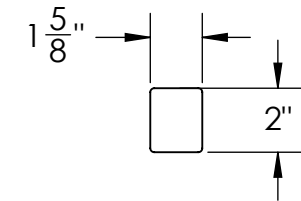

PRODUCT SPECIFICATIONS

PALISADE BENCH - 8'

MOUNTING BASE TYPE INCLUDE:

FREE STANDING MOUNT (FS)

IN-GROUND MOUNT (IM)

SURFACE MOUNT (SM)

LEVELING FEET AVAILABLE WITH FREE STANDING OPTION

OAK OR REDWOOD SLATS

ARMREST AVAILABLE UPON REQUEST

OAK OR REDWOOD SLATS

www.kingsrivercasting.com

DESCRIPTION:

PALISADE BENCH - 8'

ADDRESS:
1350 NORTH AVE.
SANGER, CALIFORNIA 93657
PHONE: (559) 875-8250
FAX: (559) 875-1491
kingsrivercasting@verizon.net

THE INFORMATION CONTAINED IN THIS DRAWING IS THE SOLE PROPERTY OF KINGS RIVER CASTING. ANY REPRODUCTION IN PART OR WHOLE WITHOUT THE WRITTEN PERMISSION OF KINGS RIVER CASTING IS PROHIBITED.

WEIGHT: 186 LBS

SCALE: 1:12

MODEL NUMBER:

PBSC - 8'

SIZE
B