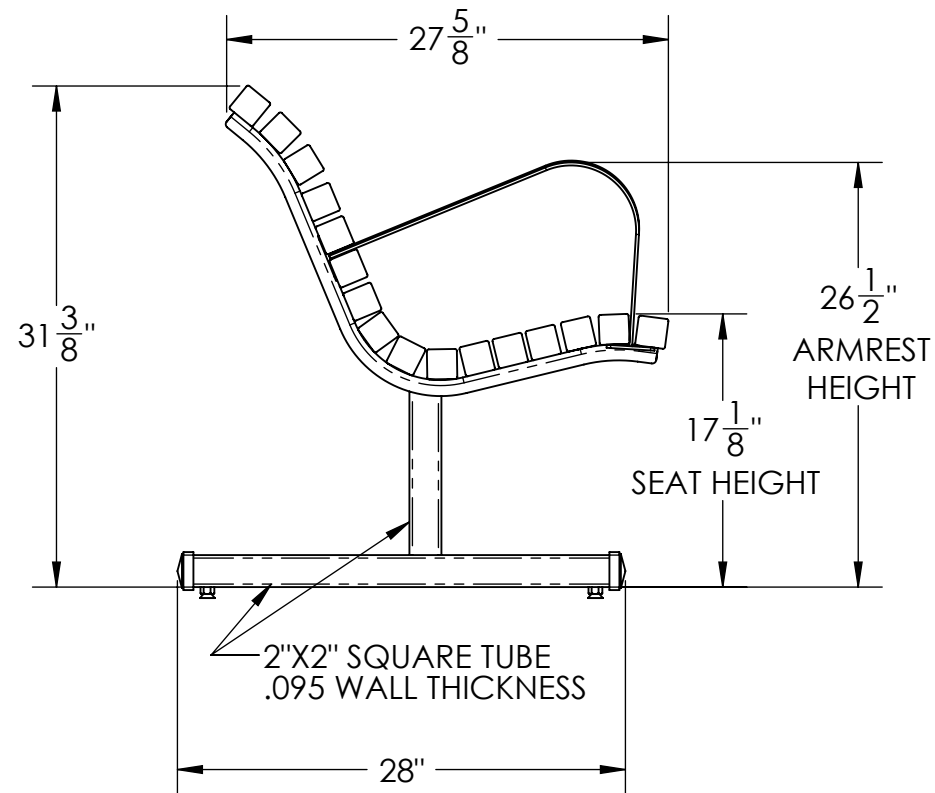

### MOUNTING BASE TYPE INCLUDE:

FREE STANDING MOUNT (FS)

IN-GROUND MOUNT (IM)

SURFACE MOUNT (SM)

<b>DESCRIPTION:</b>		<b>PALISADE BENCH - 8' RECYCLED PLASTIC</b>	
<b>ADDRESS:</b> 1350 NORTH AVE. SANGER, CALIFORNIA 93657 PHONE: (559) 875-8250 FAX: (559) 875-1491 kingsrivercasting@verizon.net		THE INFORMATION CONTAINED IN THIS DRAWING IS THE SOLE PROPERTY OF KINGS RIVER CASTING. ANY REPRODUCTION IN PART OR WHOLE WITHOUT THE WRITTEN PERMISSION OF KINGS RIVER CASTING IS PROHIBITED.	
<b>WEIGHT:</b> 186 LBS	<b>SCALE:</b> 1:12	<b>MODEL NUMBER:</b>	<b>SIZE</b>
<b>PBSC - 8'</b>			<b>B</b>