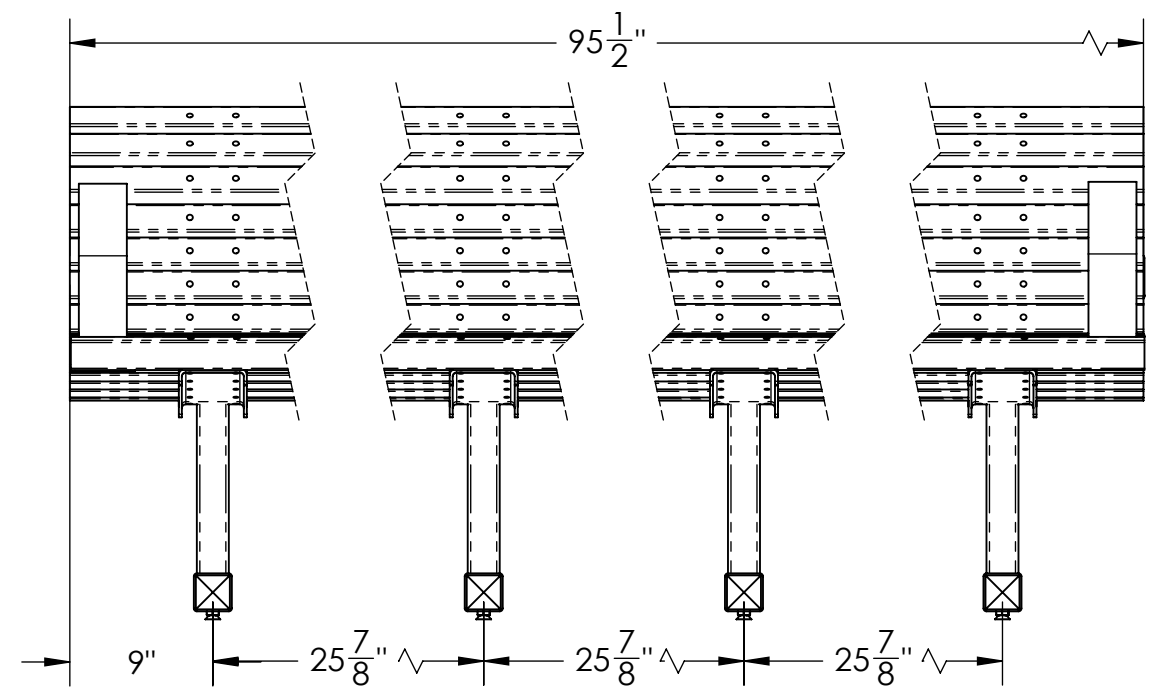

### MOUNTING BASE TYPE INCLUDE:

FREE STANDING MOUNT (FS)

IN-GROUND MOUNT (IM)

SURFACE MOUNT (SM)

<b>DESCRIPTION:</b>		<b>PALISADE BENCH - 8' RECYCLED PLASTIC</b>	
<b>ADDRESS:</b> 1350 NORTH AVE. SANGER, CALIFORNIA 93657 PHONE: (559) 875-8250 FAX: (559) 875-1491 kingsrivercasting@verizon.net		THE INFORMATION CONTAINED IN THIS DRAWING IS THE SOLE PROPERTY OF KINGS RIVER CASTING. ANY REPRODUCTION IN PART OR WHOLE WITHOUT THE WRITTEN PERMISSION OF KINGS RIVER CASTING IS PROHIBITED.	
<b>WEIGHT:</b> 186 LBS	<b>SCALE:</b> 1:12	<b>MODEL NUMBER:</b>	<b>SIZE</b>
<b>PBSC - 8'</b>			<b>B</b>