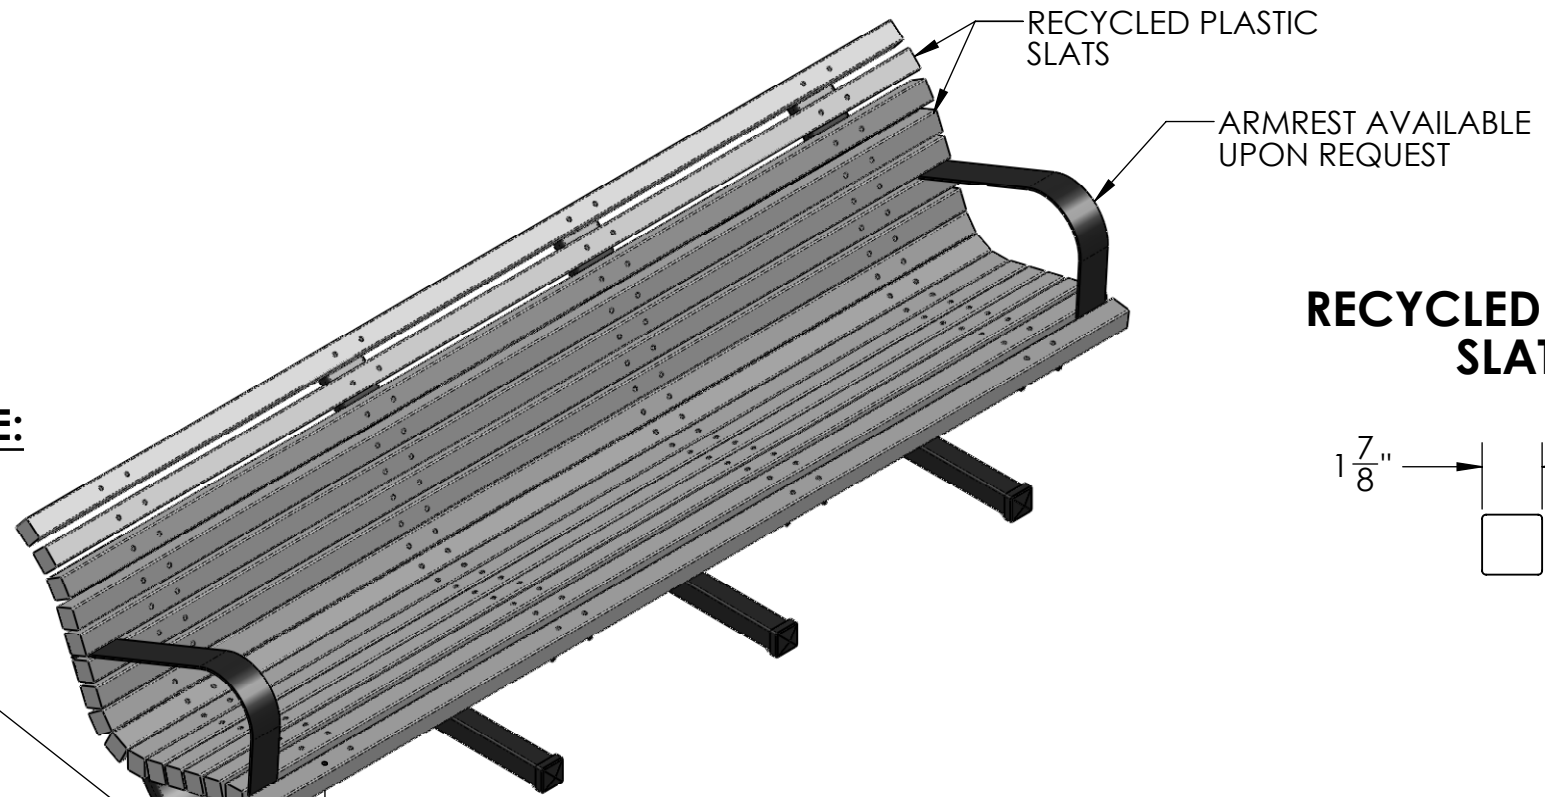

## PALISADE BENCH - 8' RECYCLED PLASTIC

### RECYCLED PLASTIC SLATS

### MOUNTING BASE TYPE INCLUDE:

FREE STANDING MOUNT (FS)

IN-GROUND MOUNT (IM)

SURFACE MOUNT (SM)

<b>DESCRIPTION:</b>		<b>PALISADE BENCH - 8' RECYCLED PLASTIC</b>	
<b>ADDRESS:</b> 1350 NORTH AVE. SANGER, CALIFORNIA 93657 PHONE: (559) 875-8250 FAX: (559) 875-1491 kingsrivercasting@verizon.net		THE INFORMATION CONTAINED IN THIS DRAWING IS THE SOLE PROPERTY OF KINGS RIVER CASTING. ANY REPRODUCTION IN PART OR WHOLE WITHOUT THE WRITTEN PERMISSION OF KINGS RIVER CASTING IS PROHIBITED.	
<b>WEIGHT:</b> 186 LBS	<b>SCALE:</b> 1:12	<b>MODEL NUMBER:</b>	<b>SIZE</b>
<b>PBSC - 8'</b>			<b>B</b>