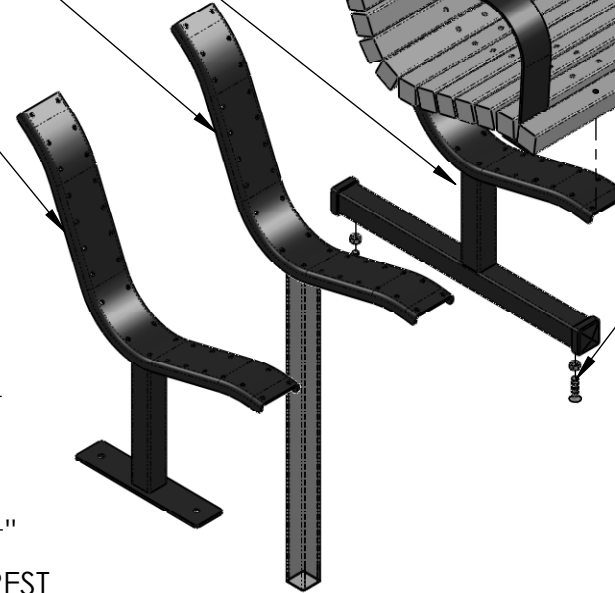

### RECYCLED PLASTIC SLATS

### MOUNTING BASE TYPE INCLUDE:

FREE STANDING MOUNT (FS)

IN-GROUND MOUNT (IM)

SURFACE MOUNT (SM)

<b>DESCRIPTION:</b>		<b>PALISADE BENCH - 8' RECYCLED PLASTIC</b>	
<b>ADDRESS:</b> 1350 NORTH AVE. SANGER, CALIFORNIA 93657 PHONE: (559) 875-8250 FAX: (559) 875-1491 kingsrivercasting@verizon.net		THE INFORMATION CONTAINED IN THIS DRAWING IS THE SOLE PROPERTY OF KINGS RIVER CASTING. ANY REPRODUCTION IN PART OR WHOLE WITHOUT THE WRITTEN PERMISSION OF KINGS RIVER CASTING IS PROHIBITED.	
<b>WEIGHT:</b> 186 LBS	<b>SCALE:</b> 1:12	<b>MODEL NUMBER:</b>	<b>SIZE</b>
<b>PBSC - 8'</b>			<b>B</b>