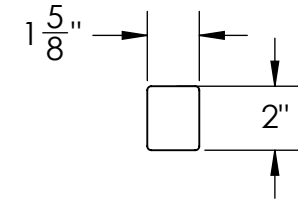

PRODUCT SPECIFICATIONS

PALISADE BENCH - 6'

MOUNTING BASE TYPE INCLUDE:

FREE STANDING MOUNT (FS)

IN-GROUND MOUNT (IM)

SURFACE MOUNT (SM)

LEVELING FEET AVAILABLE WITH FREE STANDING OPTION

OAK OR REDWOOD SLATS

ARMREST AVAILABLE UPON REQUEST

OAK OR REDWOOD SLATS

2"X2" SQUARE TUBE
.095 WALL THICKNESS