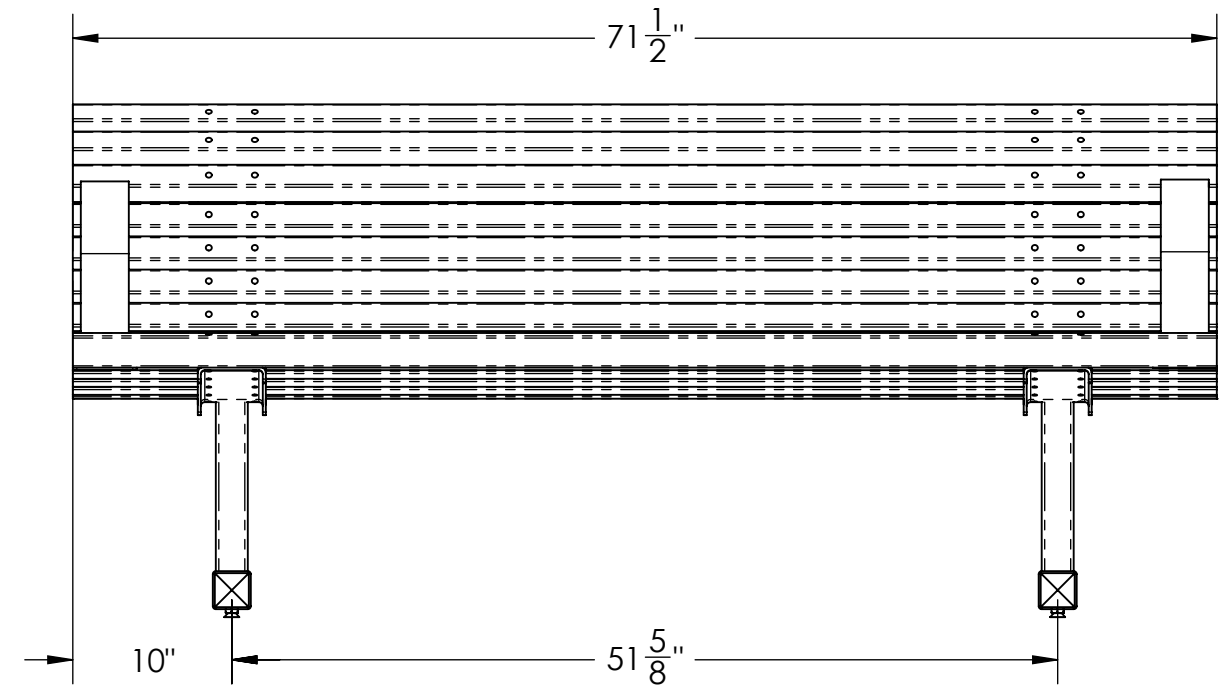

PRODUCT SPECIFICATIONS

PALISADE BENCH - 6'

MOUNTING BASE TYPE INCLUDE:

FREE STANDING MOUNT (FS)

IN-GROUND MOUNT (IM)

SURFACE MOUNT (SM)

LEVELING FEET AVAILABLE WITH FREE STANDING OPTION

OAK OR REDWOOD SLATS

ARMREST AVAILABLE UPON REQUEST

OAK OR REDWOOD SLATS

2"X2" SQUARE TUBE
.095 WALL THICKNESS

www.kingsrivercasting.com

DESCRIPTION:

PALISADE BENCH - 6'

ADDRESS:
1350 NORTH AVE.
SANGER, CALIFORNIA 93657
PHONE: (559) 875-8250
FAX: (559) 875-1491
kingsrivercasting@verizon.net

THE INFORMATION CONTAINED IN THIS DRAWING IS THE SOLE PROPERTY OF KINGS RIVER CASTING. ANY REPRODUCTION IN PART OR WHOLE WITHOUT THE WRITTEN PERMISSION OF KINGS RIVER CASTING IS PROHIBITED.

WEIGHT: 138 LBS
MODEL NUMBER:
PBSC - 6'

SCALE: 1:12

SIZE
B