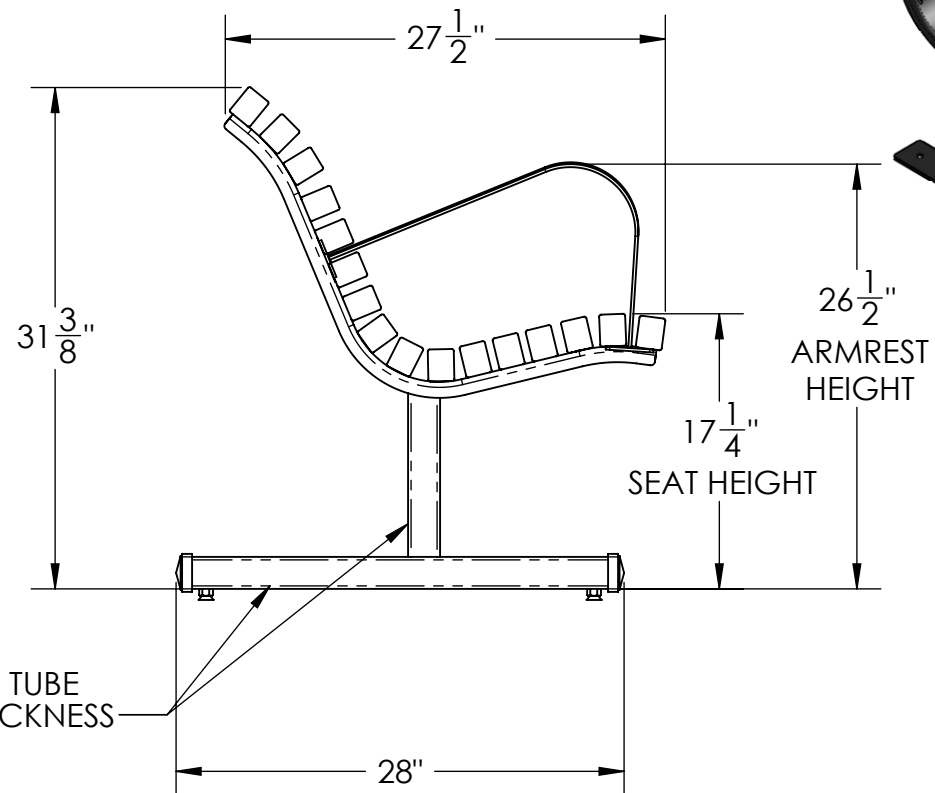

PRODUCT SPECIFICATIONS

PALISADE BENCH - 6'

MOUNTING BASE TYPE INCLUDE:

FREE STANDING MOUNT (FS)

IN-GROUND MOUNT (IM)

SURFACE MOUNT (SM)

LEVELING FEET AVAILABLE WITH FREE STANDING OPTION

OAK OR REDWOOD SLATS

ARMREST AVAILABLE UPON REQUEST

OAK OR REDWOOD SLATS

2"X2" SQUARE TUBE
.095 WALL THICKNESS

www.kingsrivercasting.com

DESCRIPTION:

PALISADE BENCH - 6'

ADDRESS:
1350 NORTH AVE.
SANGER, CALIFORNIA 93657
PHONE: (559) 875-8250
FAX: (559) 875-1491
kingsrivercasting@verizon.net

THE INFORMATION CONTAINED IN THIS DRAWING IS THE SOLE PROPERTY OF KINGS RIVER CASTING. ANY REPRODUCTION IN PART OR WHOLE WITHOUT THE WRITTEN PERMISSION OF KINGS RIVER CASTING IS PROHIBITED.

WEIGHT: 138 LBS
MODEL NUMBER:
PBSC - 6'

SCALE: 1:12

SIZE
B