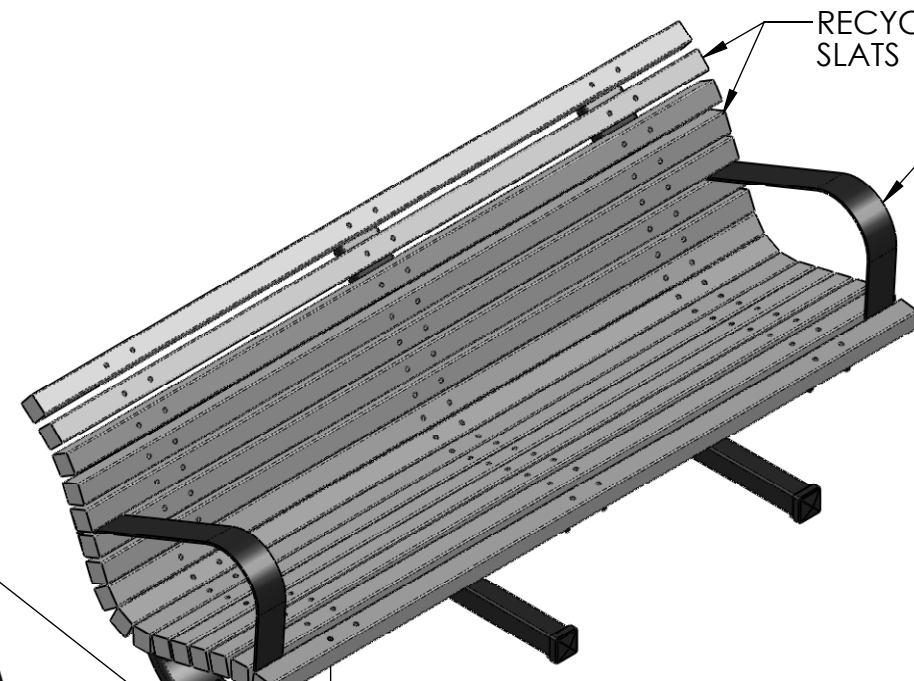

## PALISADE BENCH - 6' RECYCLED PLASTIC

### MOUNTING BASE TYPE INCLUDE:

- FREE STANDING MOUNT (FS)
- IN-GROUND MOUNT (IM)
- SURFACE MOUNT (SM)

RECYCLED PLASTIC SLATS

ARMREST AVAILABLE UPON REQUEST

### RECYCLED PLASTIC SLATS

LEVELING FEET AVAILABLE WITH FREE STANDING OPTION

2"X2" SQUARE TUBE  
.095 WALL THICKNESS

 <p>SANGER, CA www.kingsrivercasting.com</p>	<b>DESCRIPTION:</b> <b>PALISADE BENCH - 6' RECYCLED PLASTIC</b>		<b>WEIGHT:</b> 138 LBS	<b>SCALE:</b> 1:12	<b>SIZE</b> <b>B</b>
	<b>ADDRESS:</b> 1350 NORTH AVE. SANGER, CALIFORNIA 93657 PHONE: (559) 875-8250 FAX: (559) 875-1491 kingsrivercasting@verizon.net	THE INFORMATION CONTAINED IN THIS DRAWING IS THE SOLE PROPERTY OF KINGS RIVER CASTING. ANY REPRODUCTION IN PART OR WHOLE WITHOUT THE WRITTEN PERMISSION OF KINGS RIVER CASTING IS PROHIBITED.	<b>MODEL NUMBER:</b> <b>PBSC - 6'</b>		