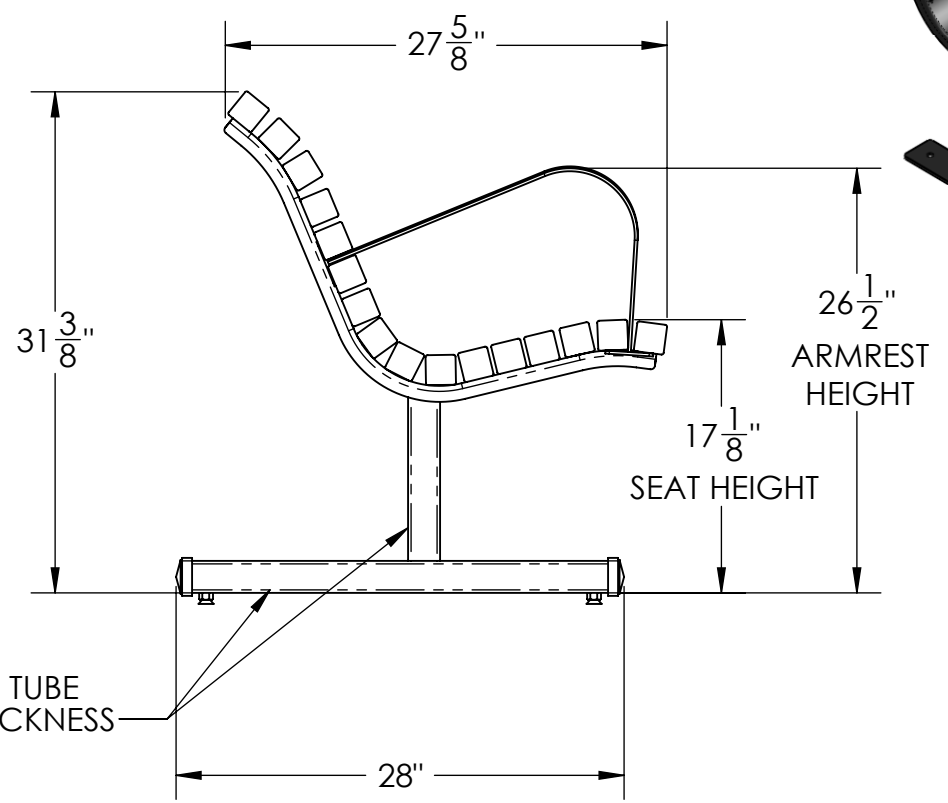

### MOUNTING BASE TYPE INCLUDE:

- FREE STANDING MOUNT (FS)
- IN-GROUND MOUNT (IM)
- SURFACE MOUNT (SM)

RECYCLED PLASTIC SLATS

ARMREST AVAILABLE UPON REQUEST

### RECYCLED PLASTIC SLATS

LEVELING FEET AVAILABLE WITH FREE STANDING OPTION

2"X2" SQUARE TUBE  
.095 WALL THICKNESS

 <p>SANGER, CA www.kingsrivercasting.com</p>	<b>DESCRIPTION:</b> <b>PALISADE BENCH - 6' RECYCLED PLASTIC</b>		<b>WEIGHT:</b> 138 LBS	<b>SCALE:</b> 1:12	<b>SIZE</b> <b>B</b>
	<b>ADDRESS:</b> 1350 NORTH AVE. SANGER, CALIFORNIA 93657 PHONE: (559) 875-8250 FAX: (559) 875-1491 kingsrivercasting@verizon.net	THE INFORMATION CONTAINED IN THIS DRAWING IS THE SOLE PROPERTY OF KINGS RIVER CASTING. ANY REPRODUCTION IN PART OR WHOLE WITHOUT THE WRITTEN PERMISSION OF KINGS RIVER CASTING IS PROHIBITED.	<b>MODEL NUMBER:</b> <b>PBSC - 6'</b>		