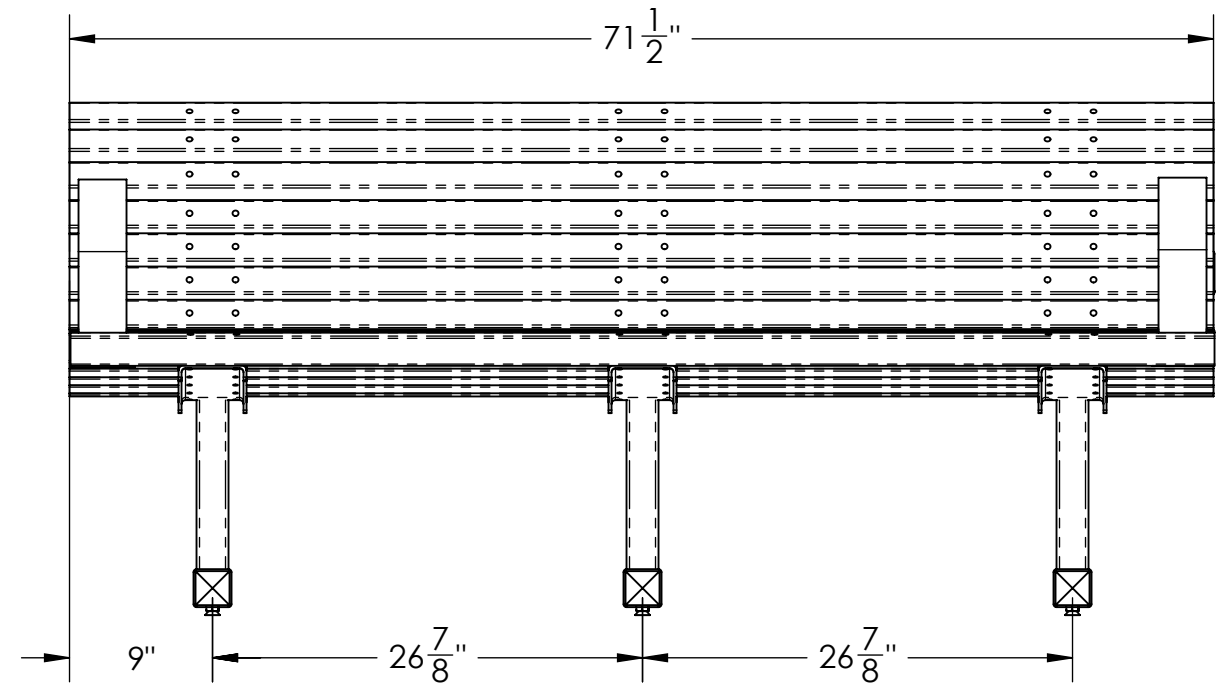

### MOUNTING BASE TYPE INCLUDE:

- FREE STANDING MOUNT (FS)
- IN-GROUND MOUNT (IM)
- SURFACE MOUNT (SM)

RECYCLED PLASTIC SLATS

ARMREST AVAILABLE UPON REQUEST

### RECYCLED PLASTIC SLATS

LEVELING FEET AVAILABLE WITH FREE STANDING OPTION

2"X2" SQUARE TUBE  
.095 WALL THICKNESS

 <p>SANGER, CA www.kingsrivercasting.com</p>	<b>DESCRIPTION:</b> <b>PALISADE BENCH - 6' RECYCLED PLASTIC</b>		<b>WEIGHT:</b> 138 LBS	<b>SCALE:</b> 1:12	<b>SIZE</b> <b>B</b>
	<b>ADDRESS:</b> 1350 NORTH AVE. SANGER, CALIFORNIA 93657 PHONE: (559) 875-8250 FAX: (559) 875-1491 kingsrivercasting@verizon.net	THE INFORMATION CONTAINED IN THIS DRAWING IS THE SOLE PROPERTY OF KINGS RIVER CASTING. ANY REPRODUCTION IN PART OR WHOLE WITHOUT THE WRITTEN PERMISSION OF KINGS RIVER CASTING IS PROHIBITED.	<b>MODEL NUMBER:</b> <b>PBSC - 6'</b>		