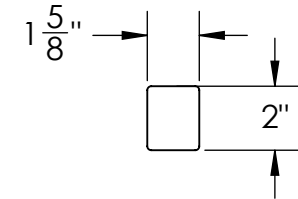

PRODUCT SPECIFICATIONS

PALISADE BENCH - 5'

MOUNTING BASE TYPE INCLUDE:

FREE STANDING MOUNT (FS)

IN-GROUND MOUNT (IM)

SURFACE MOUNT (SM)

OAK OR REDWOOD SLATS

ARMREST AVAILABLE UPON REQUEST

OAK OR REDWOOD SLATS

LEVELING FEET AVAILABLE WITH FREE STANDING OPTION