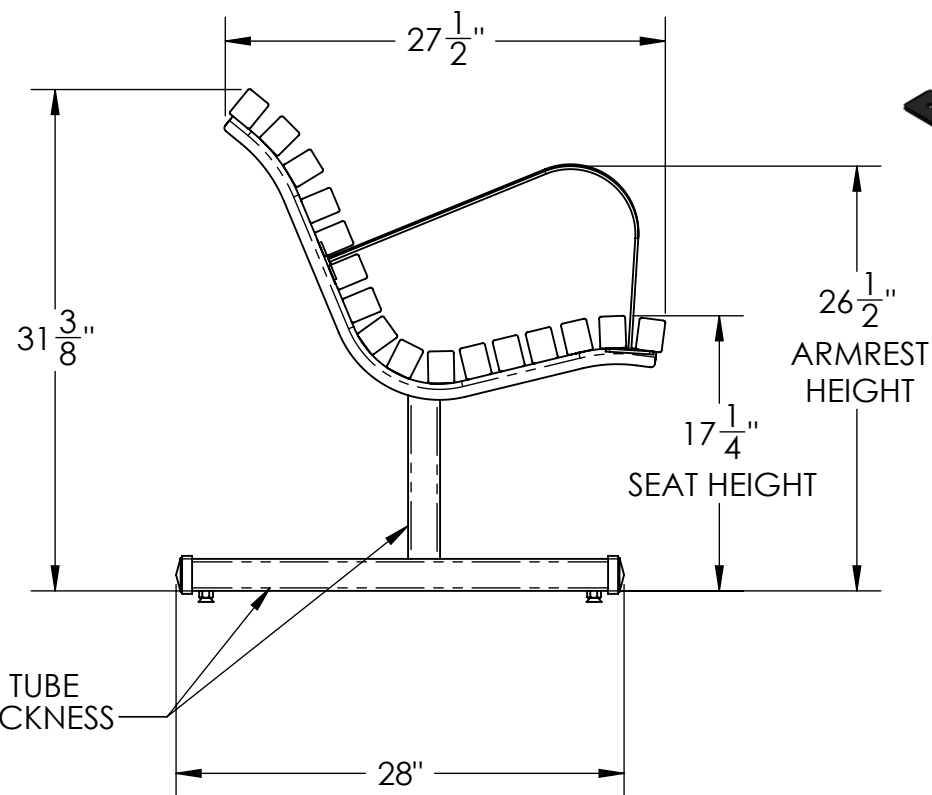

PRODUCT SPECIFICATIONS

PALISADE BENCH - 5'

MOUNTING BASE TYPE INCLUDE:

FREE STANDING MOUNT (FS)

IN-GROUND MOUNT (IM)

SURFACE MOUNT (SM)

OAK OR REDWOOD SLATS

ARMREST AVAILABLE UPON REQUEST

OAK OR REDWOOD SLATS

LEVELING FEET AVAILABLE WITH FREE STANDING OPTION

2"X2" SQUARE TUBE
.095 WALL THICKNESS

www.kingsrivercasting.com

DESCRIPTION:

PALISADE BENCH - 5'

ADDRESS:
1350 NORTH AVE.
SANGER, CALIFORNIA 93657
PHONE: (559) 875-8250
FAX: (559) 875-1491
kingsrivercasting@verizon.net

THE INFORMATION CONTAINED IN THIS DRAWING IS THE SOLE PROPERTY OF KINGS RIVER CASTING. ANY REPRODUCTION IN PART OR WHOLE WITHOUT THE WRITTEN PERMISSION OF KINGS RIVER CASTING IS PROHIBITED.

WEIGHT: 128 LBS
MODEL NUMBER:
PBSC - 5'

SCALE: 1:12

SIZE
B