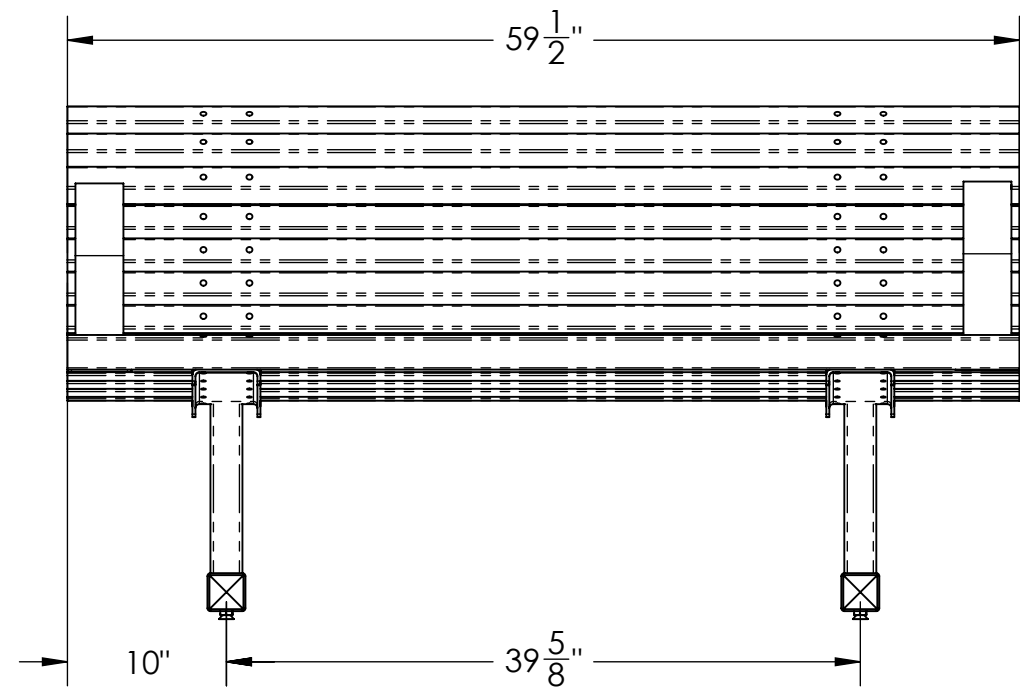

PRODUCT SPECIFICATIONS

PALISADE BENCH - 5'

MOUNTING BASE TYPE INCLUDE:

FREE STANDING MOUNT (FS)

IN-GROUND MOUNT (IM)

SURFACE MOUNT (SM)

OAK OR REDWOOD SLATS

ARMREST AVAILABLE UPON REQUEST

OAK OR REDWOOD SLATS

LEVELING FEET AVAILABLE WITH FREE STANDING OPTION

2"X2" SQUARE TUBE
.095 WALL THICKNESS

www.kingsrivercasting.com

DESCRIPTION:

PALISADE BENCH - 5'

ADDRESS:
1350 NORTH AVE.
SANGER, CALIFORNIA 93657
PHONE: (559) 875-8250
FAX: (559) 875-1491
kingsrivercasting@verizon.net

THE INFORMATION CONTAINED IN THIS DRAWING IS THE SOLE PROPERTY OF KINGS RIVER CASTING. ANY REPRODUCTION IN PART OR WHOLE WITHOUT THE WRITTEN PERMISSION OF KINGS RIVER CASTING IS PROHIBITED.

WEIGHT: 128 LBS
MODEL NUMBER:
PBSC - 5'

SCALE: 1:12

SIZE
B