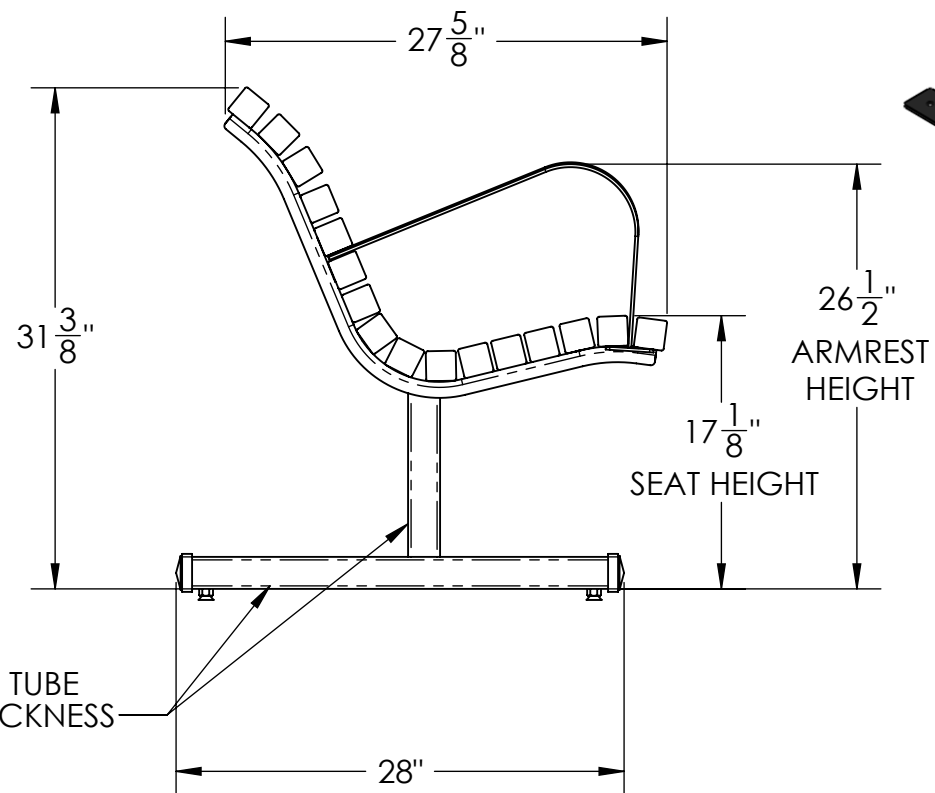

PRODUCT SPECIFICATIONS

PALISADE BENCH - 5' RECYCLED PLASTIC

MOUNTING BASE TYPE INCLUDE:

FREE STANDING MOUNT (FS)

IN-GROUND MOUNT (IM)

SURFACE MOUNT (SM)

RECYCLED PLASTIC SLATS

ARMREST AVAILABLE UPON REQUEST

RECYCLED PLASTIC SLATS

LEVELING FEET AVAILABLE WITH FREE STANDING OPTION

2"X2" SQUARE TUBE
.095 WALL THICKNESS

DESCRIPTION:

PALISADE BENCH - 5' RECYCLED PLASTIC

ADDRESS:
1350 NORTH AVE.
SANGER, CALIFORNIA 93657
PHONE: (559) 875-8250
FAX: (559) 875-1491
kingsrivercasting@verizon.net

THE INFORMATION CONTAINED IN THIS DRAWING IS THE SOLE PROPERTY OF KINGS RIVER CASTING. ANY REPRODUCTION IN PART OR WHOLE WITHOUT THE WRITTEN PERMISSION OF KINGS RIVER CASTING IS PROHIBITED.

WEIGHT: 128 LBS
MODEL NUMBER:
PBSC - 5'

SCALE: 1:12

SIZE
B