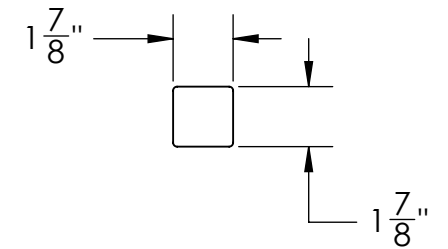

PRODUCT SPECIFICATIONS

PALISADE BENCH - 5' RECYCLED PLASTIC

MOUNTING BASE TYPE INCLUDE:

FREE STANDING MOUNT (FS)

IN-GROUND MOUNT (IM)

SURFACE MOUNT (SM)

RECYCLED PLASTIC SLATS

ARMREST AVAILABLE UPON REQUEST

RECYCLED PLASTIC SLATS

LEVELING FEET AVAILABLE WITH FREE STANDING OPTION