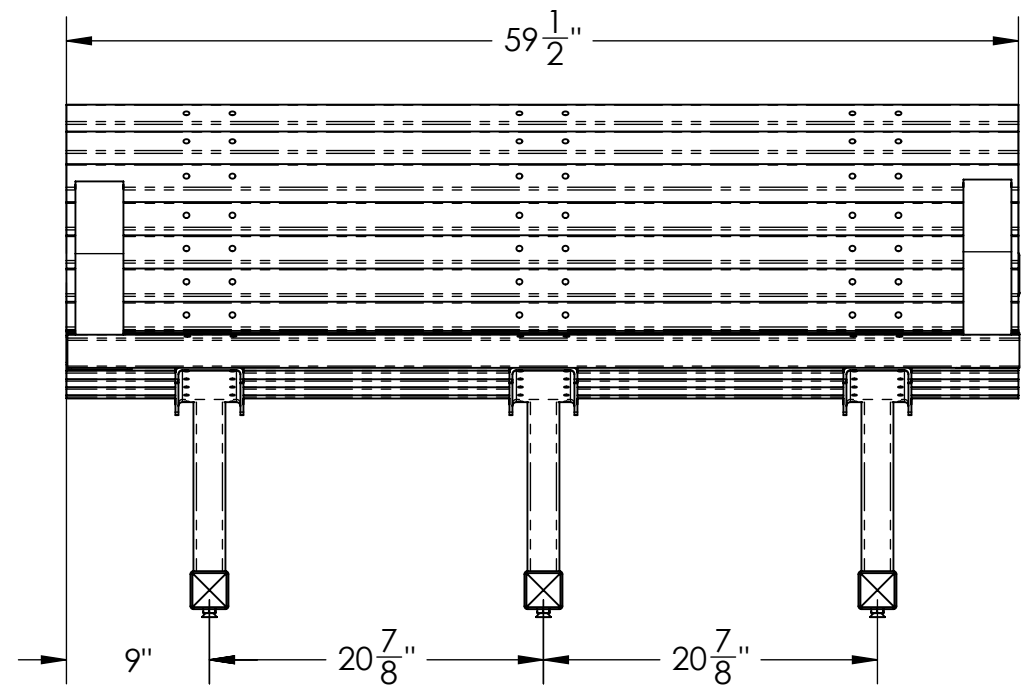

PRODUCT SPECIFICATIONS

PALISADE BENCH - 5' RECYCLED PLASTIC

MOUNTING BASE TYPE INCLUDE:

FREE STANDING MOUNT (FS)

IN-GROUND MOUNT (IM)

SURFACE MOUNT (SM)

RECYCLED PLASTIC SLATS

ARMREST AVAILABLE UPON REQUEST

RECYCLED PLASTIC SLATS

LEVELING FEET AVAILABLE WITH FREE STANDING OPTION

2"X2" SQUARE TUBE
.095 WALL THICKNESS

DESCRIPTION:

PALISADE BENCH - 5' RECYCLED PLASTIC

ADDRESS:
1350 NORTH AVE.
SANGER, CALIFORNIA 93657
PHONE: (559) 875-8250
FAX: (559) 875-1491
kingsrivercasting@verizon.net

THE INFORMATION CONTAINED IN THIS DRAWING IS THE SOLE PROPERTY OF KINGS RIVER CASTING. ANY REPRODUCTION IN PART OR WHOLE WITHOUT THE WRITTEN PERMISSION OF KINGS RIVER CASTING IS PROHIBITED.

WEIGHT: 128 LBS
MODEL NUMBER:
PBSC - 5'

SCALE: 1:12

SIZE
B