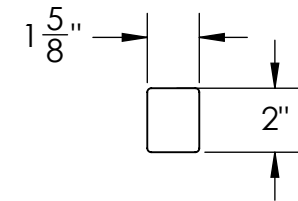

PRODUCT SPECIFICATIONS

PALISADE BENCH - 4'

MOUNTING BASE TYPE INCLUDE:

FREE STANDING MOUNT (FS)

IN-GROUND MOUNT (IM)

SURFACE MOUNT (SM)

OAK OR REDWOOD SLATS

ARMREST AVAILABLE UPON REQUEST

OAK OR REDWOOD SLATS

LEVELING FEET AVAILABLE WITH FREE STANDING OPTION