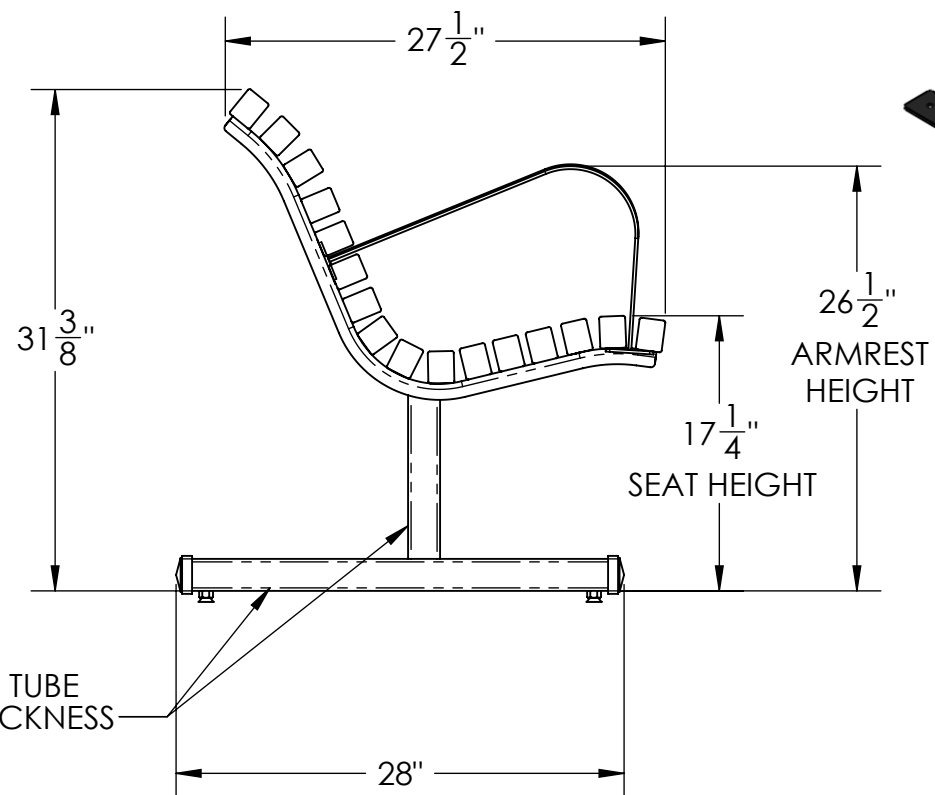

## PALISADE BENCH - 4'

2"X2" SQUARE TUBE  
.095 WALL THICKNESS

www.kingsrivercasting.com

WEIGHT: 118 LBS

SCALE: 1:12

MODEL NUMBER:

**PBSC - 4'**

SIZE  
**B**