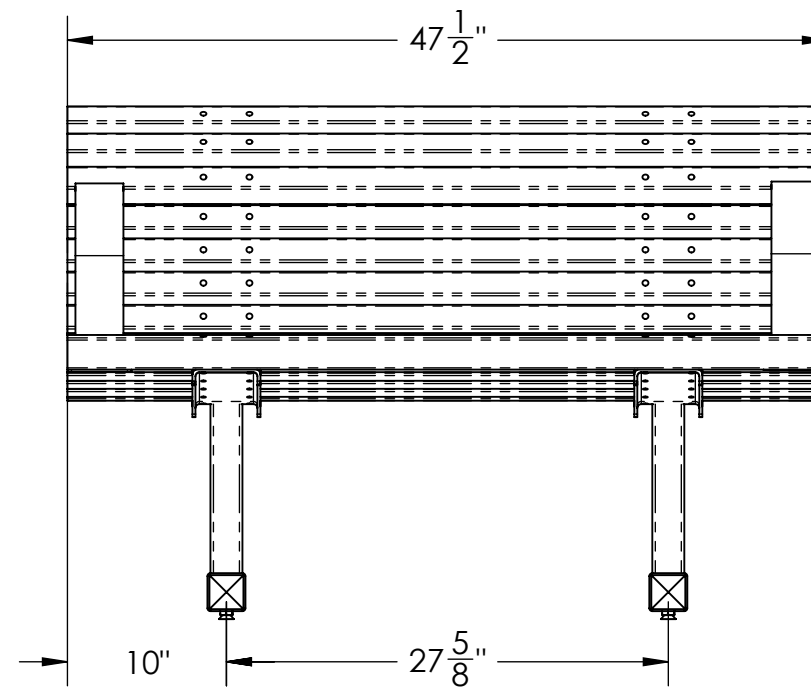

### MOUNTING BASE TYPE INCLUDE:

FREE STANDING MOUNT (FS)

IN-GROUND MOUNT (IM)

SURFACE MOUNT (SM)

OAK OR REDWOOD SLATS

ARMREST AVAILABLE UPON REQUEST

OAK OR REDWOOD SLATS

LEVELING FEET AVAILABLE WITH FREE STANDING OPTION

2"X2" SQUARE TUBE  
.095 WALL THICKNESS

www.kingsrivercasting.com

WEIGHT: 118 LBS

SCALE: 1:12

MODEL NUMBER:

**PBSC - 4'**

SIZE  
**B**