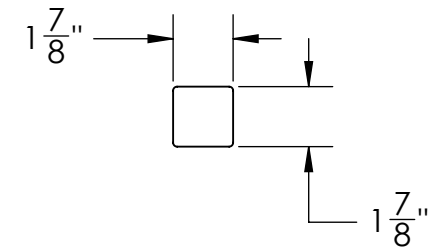

PRODUCT SPECIFICATIONS

PALISADE BENCH - 4' RECYCLED PLASTIC

MOUNTING BASE TYPE INCLUDE:

FREE STANDING MOUNT (FS)

IN-GROUND MOUNT (IM)

SURFACE MOUNT (SM)

RECYCLED PLASTIC SLATS

2"X2" SQUARE TUBE
.095 WALL THICKNESS

WEIGHT: 118 LBS

SCALE: 1:12

MODEL NUMBER:
PBSC - 4'

SIZE
B