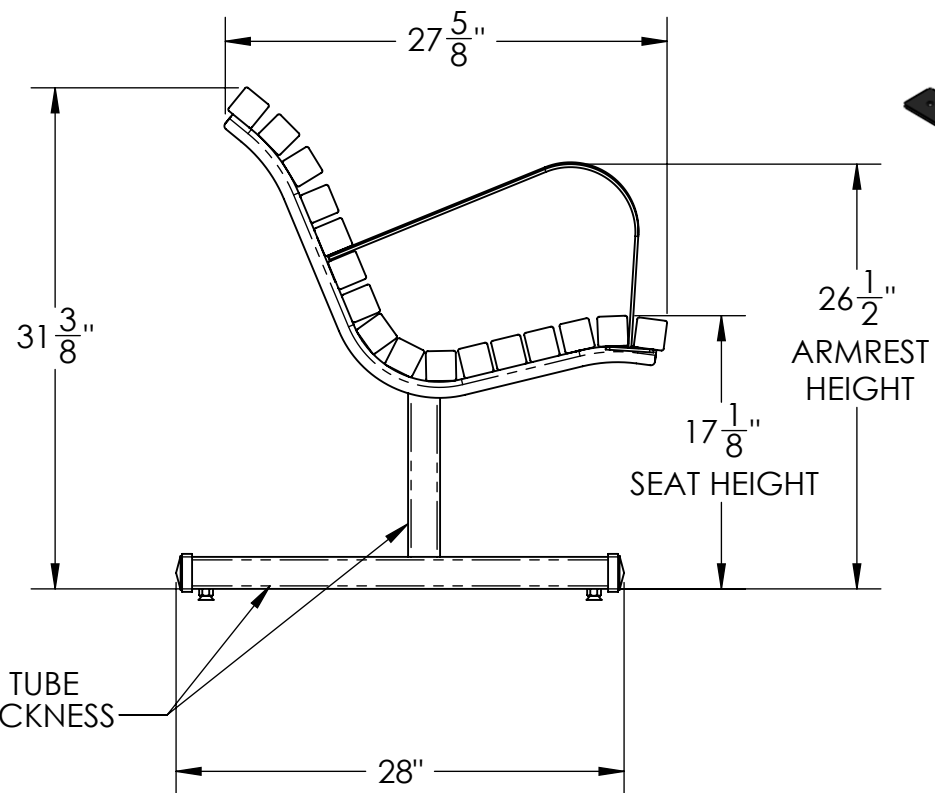

PRODUCT SPECIFICATIONS

PALISADE BENCH - 4' RECYCLED PLASTIC

MOUNTING BASE TYPE INCLUDE:

FREE STANDING MOUNT (FS)

IN-GROUND MOUNT (IM)

SURFACE MOUNT (SM)

RECYCLED PLASTIC SLATS

2"X2" SQUARE TUBE
.095 WALL THICKNESS

WEIGHT: 118 LBS

SCALE: 1:12

MODEL NUMBER:
PBSC - 4'

SIZE
B