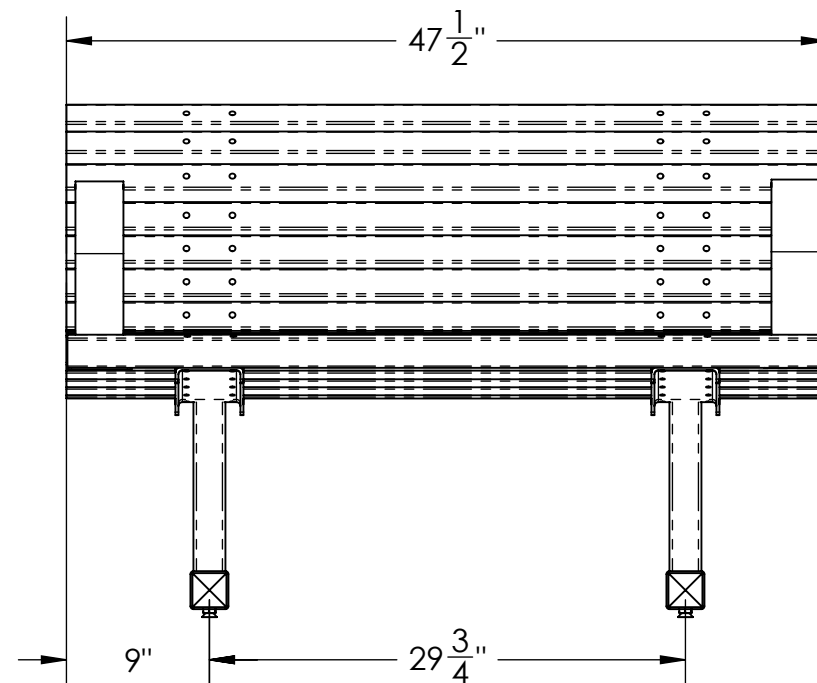

PRODUCT SPECIFICATIONS

PALISADE BENCH - 4' RECYCLED PLASTIC

MOUNTING BASE TYPE INCLUDE:

FREE STANDING MOUNT (FS)

IN-GROUND MOUNT (IM)

SURFACE MOUNT (SM)

RECYCLED PLASTIC SLATS

2"X2" SQUARE TUBE
.095 WALL THICKNESS

WEIGHT: 118 LBS

SCALE: 1:12

MODEL NUMBER:
PBSC - 4'

SIZE
B