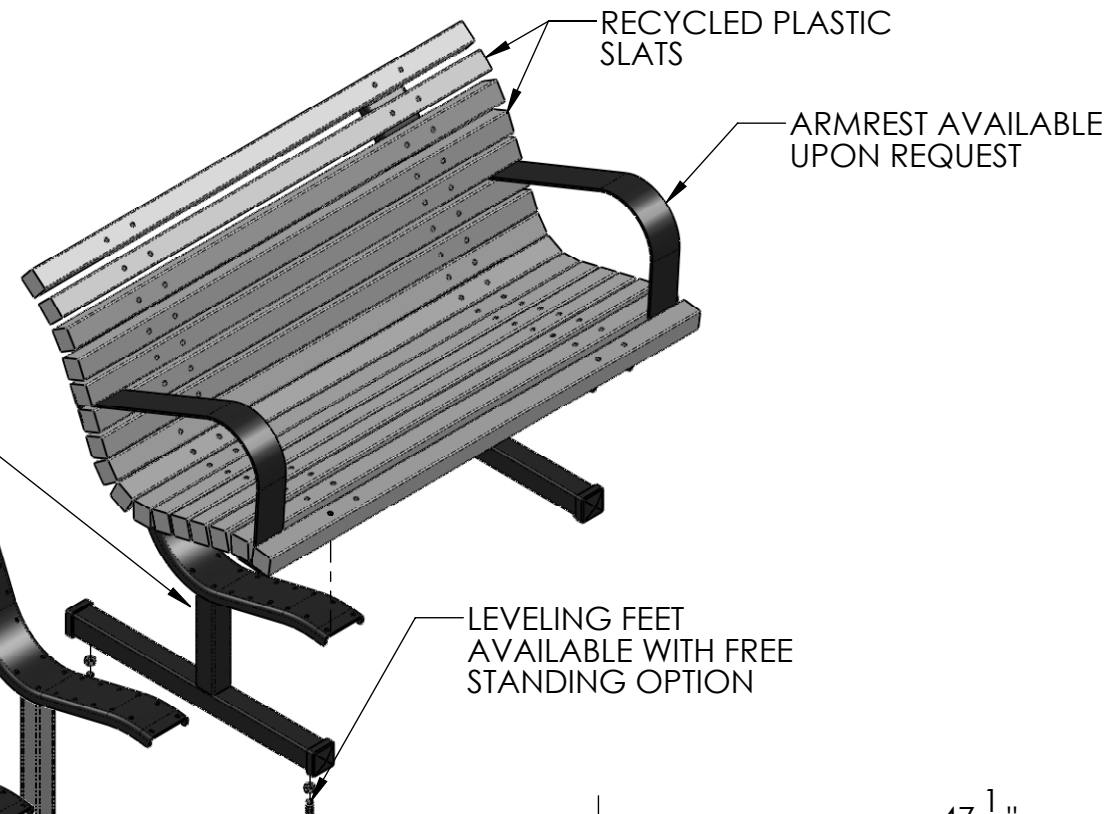

PRODUCT SPECIFICATIONS

PALISADE BENCH - 4' RECYCLED PLASTIC

MOUNTING BASE TYPE INCLUDE:

FREE STANDING MOUNT (FS)

IN-GROUND MOUNT (IM)

SURFACE MOUNT (SM)

RECYCLED PLASTIC SLATS

2"X2" SQUARE TUBE
.095 WALL THICKNESS

DESCRIPTION:

PALISADE BENCH - 4' RECYCLED PLASTIC

ADDRESS:
1350 NORTH AVE.
SANGER, CALIFORNIA 93657
PHONE: (559) 875-8250
FAX: (559) 875-1491
kingsrivercasting@verizon.net

THE INFORMATION CONTAINED IN THIS DRAWING IS THE SOLE PROPERTY OF KINGS RIVER CASTING. ANY REPRODUCTION IN PART OR WHOLE WITHOUT THE WRITTEN PERMISSION OF KINGS RIVER CASTING IS PROHIBITED.

WEIGHT: 118 LBS

SCALE: 1:12

MODEL NUMBER:
PBSC - 4'

SIZE
B