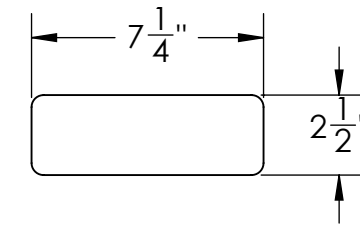

PRODUCT SPECIFICATIONS

METRO BENCH - 8FT

MOUNTING BASE TYPE INCLUDE:

FREE STANDING MOUNT (FS)

IN-GROUND MOUNT (IM)

SURFACE MOUNT (SM)

LEVELING FEET AVAILABLE WITH FREE STANDING OPTION

RECYCLED PLASTIC SLATS

DESCRIPTION:		METRO BENCH - 8FT	
ADDRESS: 1350 NORTH AVE. SANGER, CALIFORNIA 93657 PHONE: (559) 875-8250 FAX: (559) 875-1491 kingsrivercasting@verizon.net	THE INFORMATION CONTAINED IN THIS DRAWING IS THE SOLE PROPERTY OF KINGS RIVER CASTING. ANY REPRODUCTION IN PART OR WHOLE WITHOUT THE WRITTEN PERMISSION OF KINGS RIVER CASTING IS PROHIBITED.	WEIGHT: 274 LBS	SCALE: 1:10
		MODEL NUMBER: MB - 8'	SIZE B