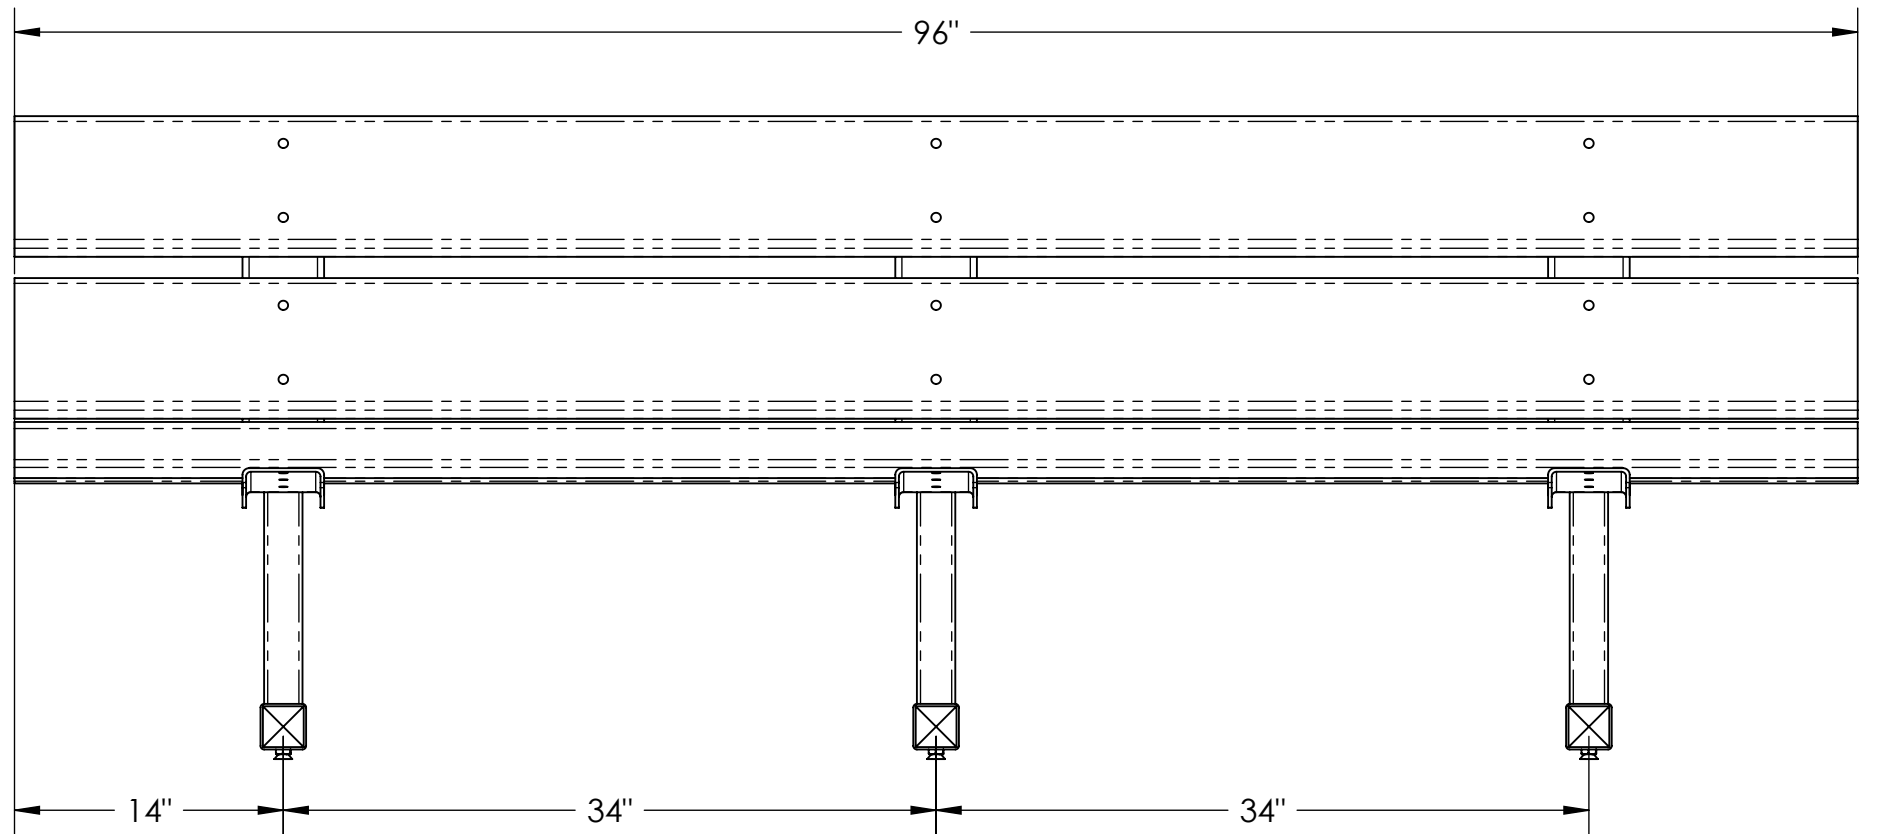

PRODUCT SPECIFICATIONS

METRO BENCH - 8FT

MOUNTING BASE TYPE INCLUDE:

FREE STANDING MOUNT (FS)

IN-GROUND MOUNT (IM)

SURFACE MOUNT (SM)

LEVELING FEET AVAILABLE WITH FREE STANDING OPTION

RECYCLED PLASTIC SLATS

DESCRIPTION:		METRO BENCH - 8FT	
ADDRESS: 1350 NORTH AVE. SANGER, CALIFORNIA 93657 PHONE: (559) 875-8250 FAX: (559) 875-1491 kingsrivercasting@verizon.net	THE INFORMATION CONTAINED IN THIS DRAWING IS THE SOLE PROPERTY OF KINGS RIVER CASTING. ANY REPRODUCTION IN PART OR WHOLE WITHOUT THE WRITTEN PERMISSION OF KINGS RIVER CASTING IS PROHIBITED.	WEIGHT: 274 LBS	SCALE: 1:10
		MODEL NUMBER: MB - 8'	SIZE B