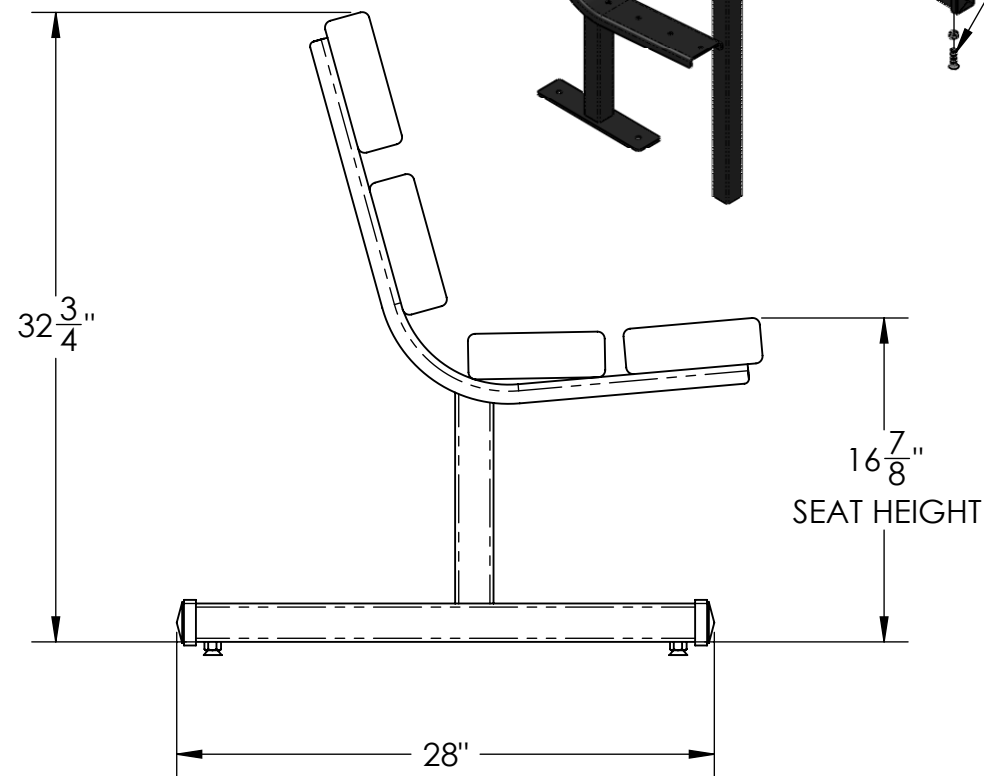

PRODUCT SPECIFICATIONS

METRO BENCH - 8FT

MOUNTING BASE TYPE INCLUDE:

FREE STANDING MOUNT (FS)

IN-GROUND MOUNT (IM)

SURFACE MOUNT (SM)

LEVELING FEET AVAILABLE WITH FREE STANDING OPTION

RECYCLED PLASTIC SLATS

DESCRIPTION:		METRO BENCH - 8FT	
ADDRESS: 1350 NORTH AVE. SANGER, CALIFORNIA 93657 PHONE: (559) 875-8250 FAX: (559) 875-1491 kingsrivercasting@verizon.net	THE INFORMATION CONTAINED IN THIS DRAWING IS THE SOLE PROPERTY OF KINGS RIVER CASTING. ANY REPRODUCTION IN PART OR WHOLE WITHOUT THE WRITTEN PERMISSION OF KINGS RIVER CASTING IS PROHIBITED.	WEIGHT: 274 LBS	SCALE: 1:10
		MODEL NUMBER: MB - 8'	SIZE B