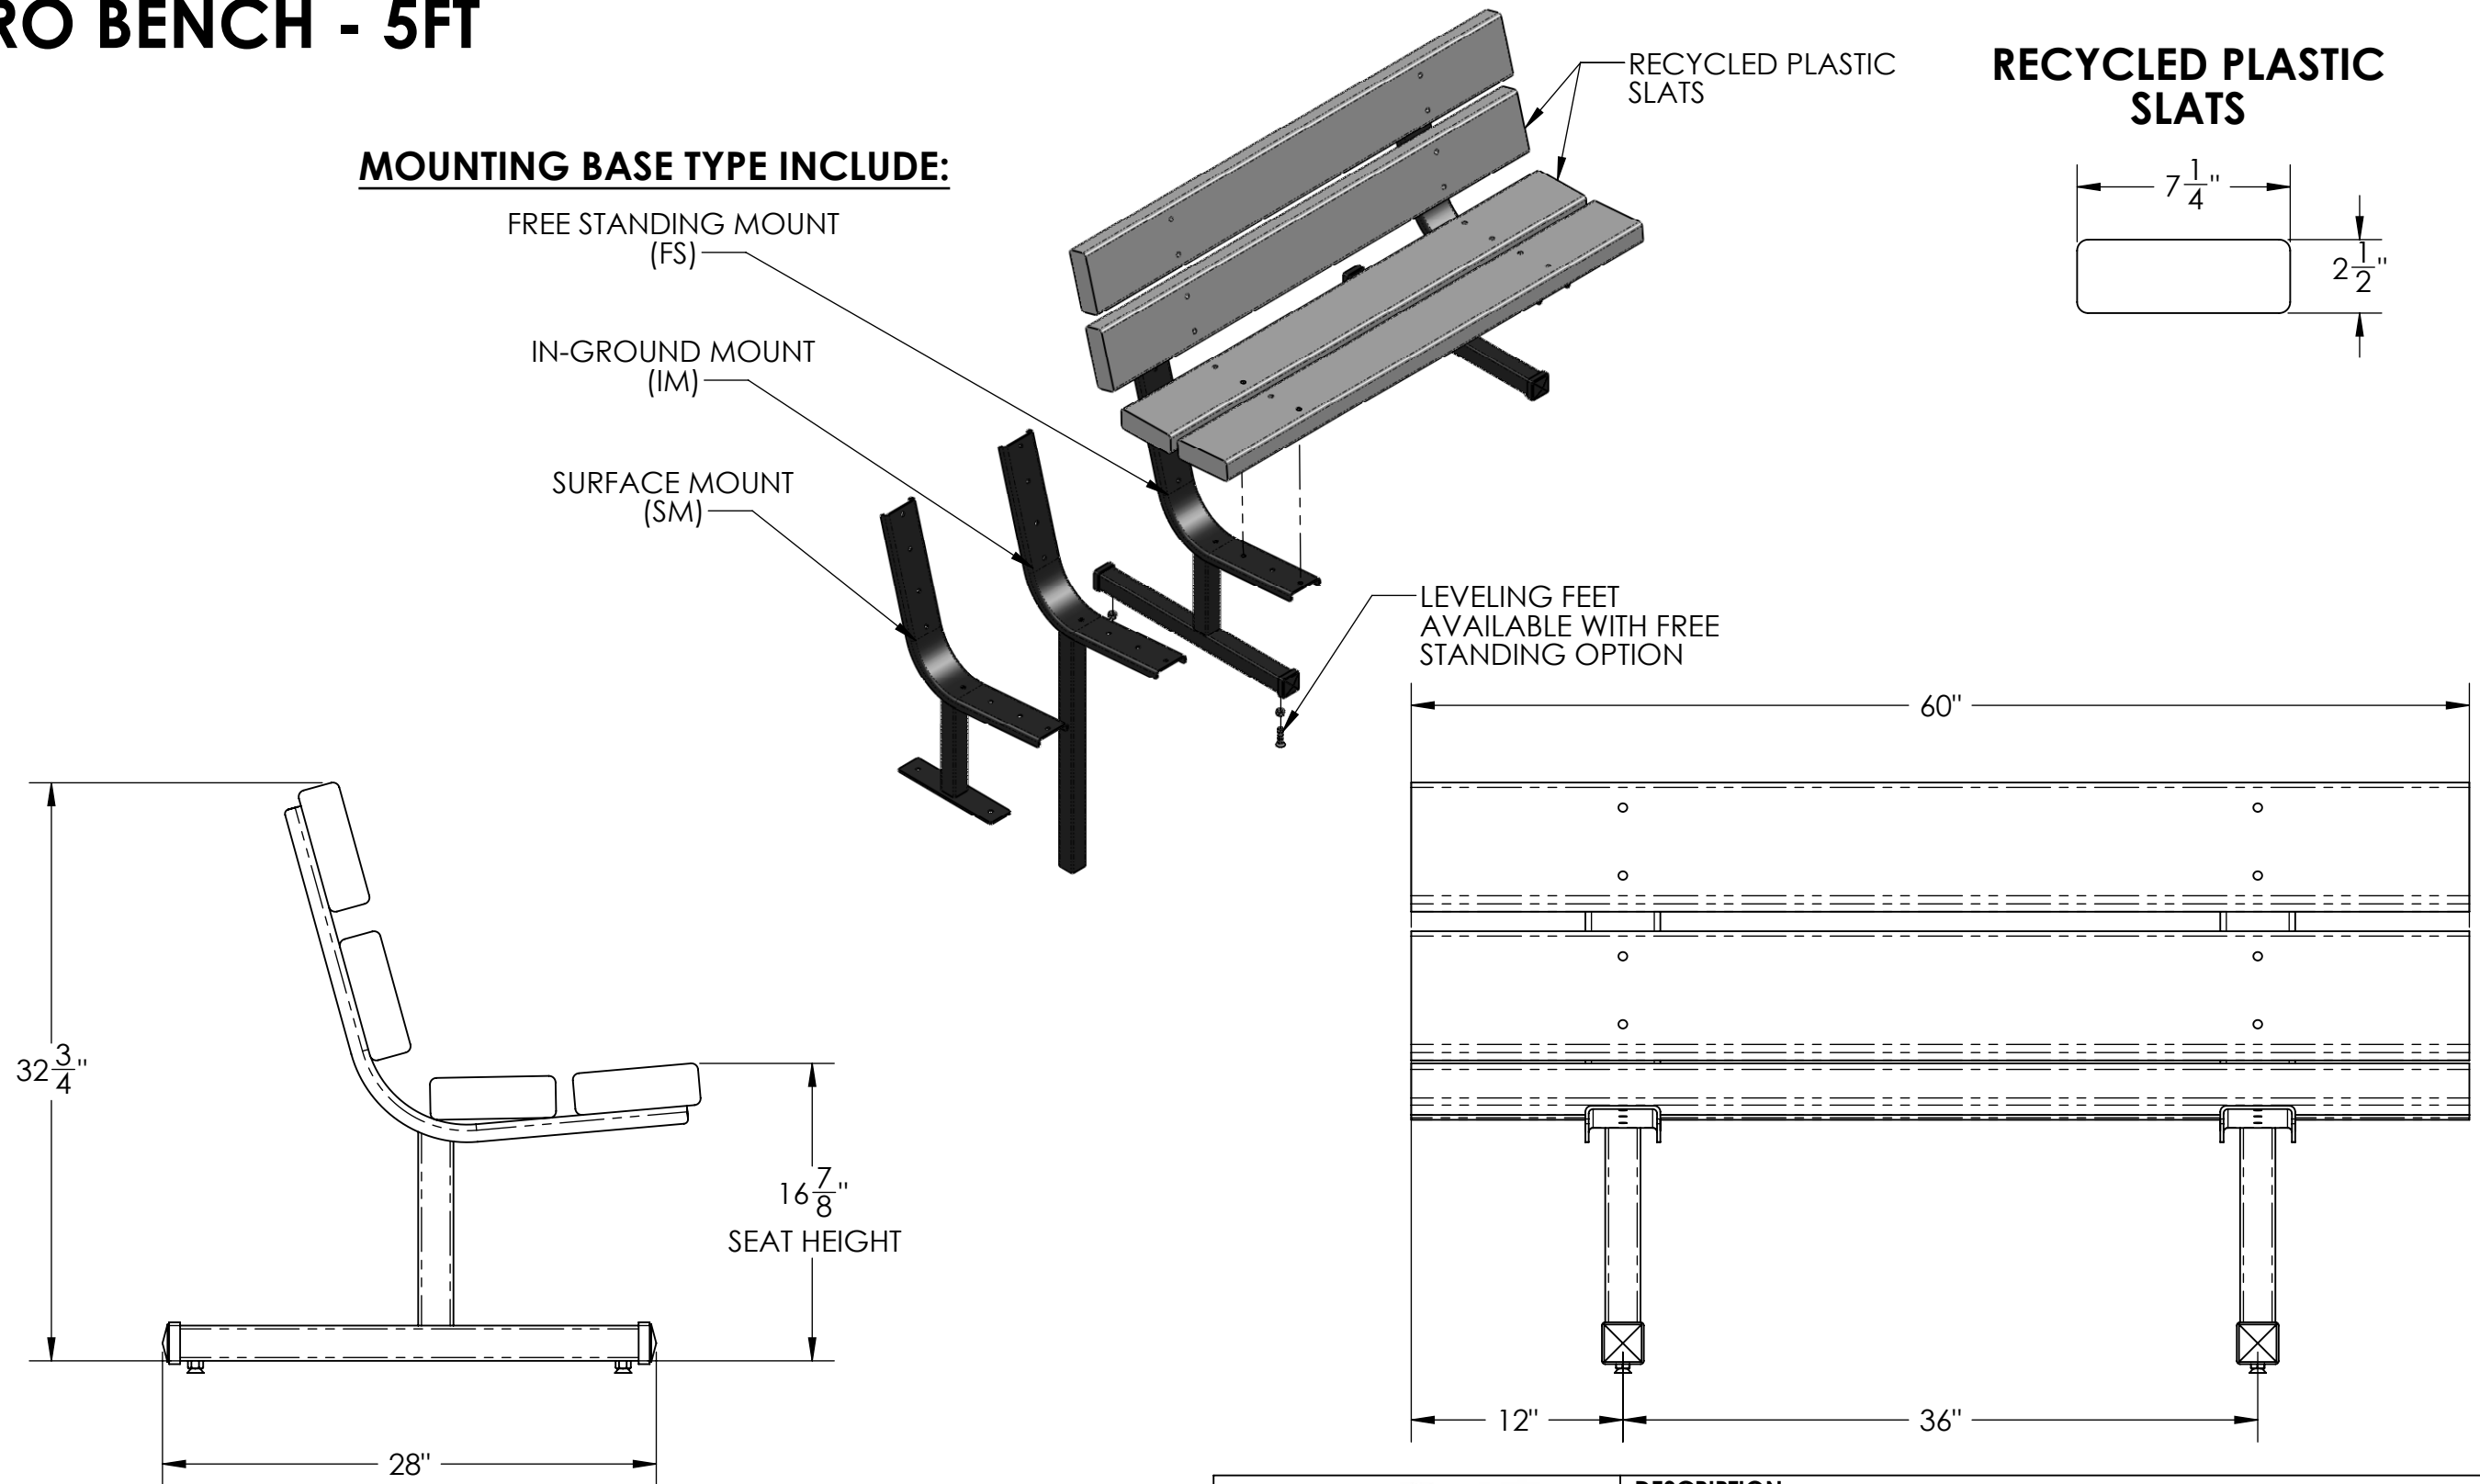

PRODUCT SPECIFICATIONS

METRO BENCH - 5FT

MOUNTING BASE TYPE INCLUDE:

FREE STANDING MOUNT
(FS)

IN-GROUND MOUNT
(IM)

SURFACE MOUNT
(SM)

LEVELING FEET
AVAILABLE WITH FREE
STANDING OPTION

RECYCLED PLASTIC SLATS

DESCRIPTION:		METRO BENCH - 5FT	
ADDRESS: 1350 NORTH AVE. SANGER, CALIFORNIA 93657 PHONE: (559) 875-8250 FAX: (559) 875-1491 kingsrivercasting@verizon.net	THE INFORMATION CONTAINED IN THIS DRAWING IS THE SOLE PROPERTY OF KINGS RIVER CASTING. ANY REPRODUCTION IN PART OR WHOLE WITHOUT THE WRITTEN PERMISSION OF KINGS RIVER CASTING IS PROHIBITED.	WEIGHT: 174 LBS	SCALE: 1:10
		MODEL NUMBER: MB - 5'	SIZE B