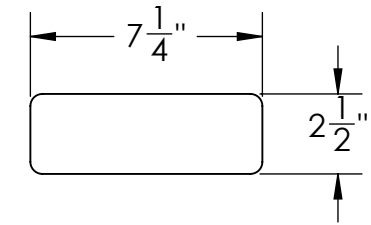

PRODUCT SPECIFICATIONS

METRO BENCH - 5FT

MOUNTING BASE TYPE INCLUDE:

FREE STANDING MOUNT
(FS)

IN-GROUND MOUNT
(IM)

SURFACE MOUNT
(SM)

LEVELING FEET
AVAILABLE WITH FREE
STANDING OPTION

RECYCLED PLASTIC SLATS

DESCRIPTION:		METRO BENCH - 5FT	
ADDRESS: 1350 NORTH AVE. SANGER, CALIFORNIA 93657 PHONE: (559) 875-8250 FAX: (559) 875-1491 kingsrivercasting@verizon.net	THE INFORMATION CONTAINED IN THIS DRAWING IS THE SOLE PROPERTY OF KINGS RIVER CASTING. ANY REPRODUCTION IN PART OR WHOLE WITHOUT THE WRITTEN PERMISSION OF KINGS RIVER CASTING IS PROHIBITED.	WEIGHT: 174 LBS	SCALE: 1:10
		MODEL NUMBER: MB - 5'	SIZE B