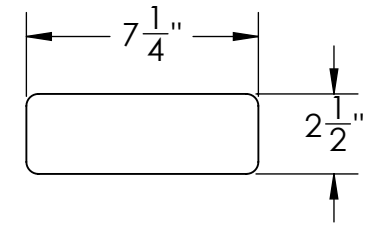

PRODUCT SPECIFICATIONS

METRO BENCH - 4FT

MOUNTING BASE TYPE INCLUDE:

FREE STANDING MOUNT
(FS)

IN-GROUND MOUNT
(IM)

SURFACE MOUNT
(SM)

LEVELING FEET
AVAILABLE WITH FREE
STANDING OPTION

RECYCLED PLASTIC SLATS

WEIGHT: 147 LBS
MODEL NUMBER:
MB - 4'

SCALE: 1:10

SIZE
B