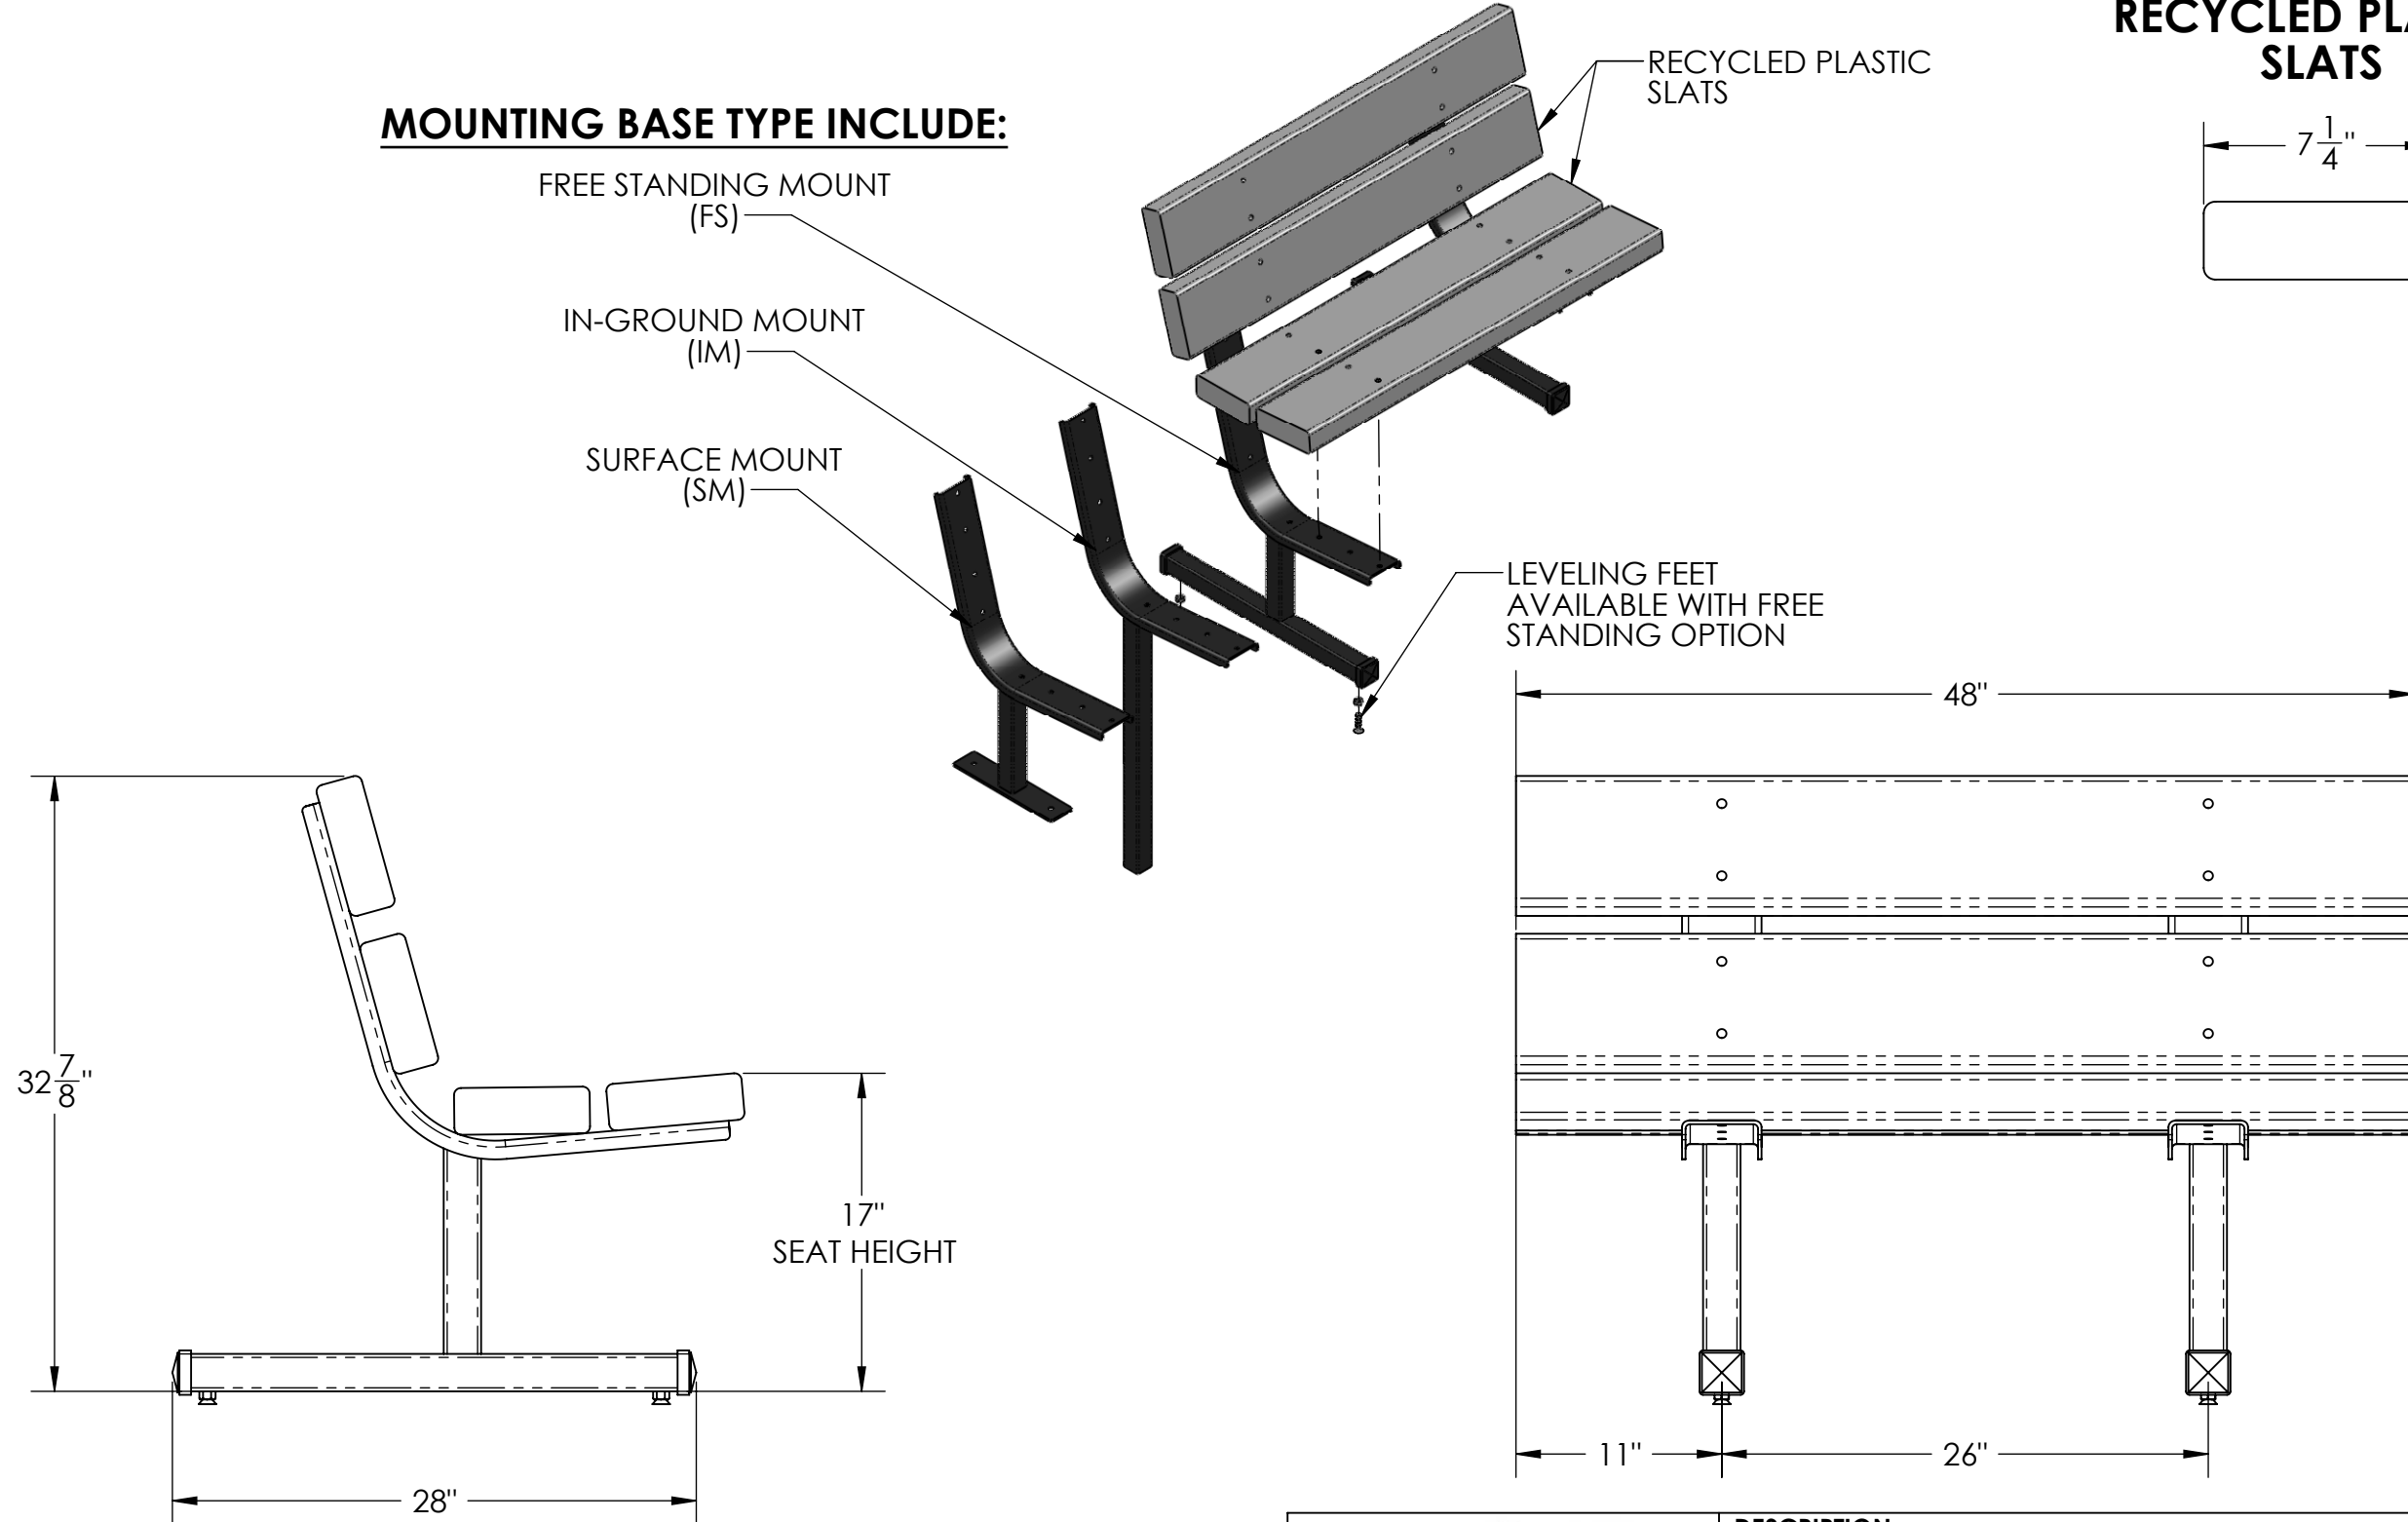

PRODUCT SPECIFICATIONS

METRO BENCH - 4FT

MOUNTING BASE TYPE INCLUDE:

FREE STANDING MOUNT
(FS)

IN-GROUND MOUNT
(IM)

SURFACE MOUNT
(SM)

LEVELING FEET
AVAILABLE WITH FREE
STANDING OPTION

RECYCLED PLASTIC SLATS

DESCRIPTION:

METRO BENCH - 4FT

ADDRESS:
1350 NORTH AVE.
SANGER, CALIFORNIA 93657
PHONE: (559) 875-8250
FAX: (559) 875-1491
kingsrivercasting@verizon.net

THE INFORMATION CONTAINED IN THIS DRAWING
IS THE SOLE PROPERTY OF KINGS RIVER CASTING.
ANY REPRODUCTION IN PART OR WHOLE WITHOUT THE
WRITTEN PERMISSION OF KINGS RIVER CASTING IS PROHIBITED.

WEIGHT: 147 LBS
MODEL NUMBER:
MB - 4'

SCALE: 1:10

SIZE
B