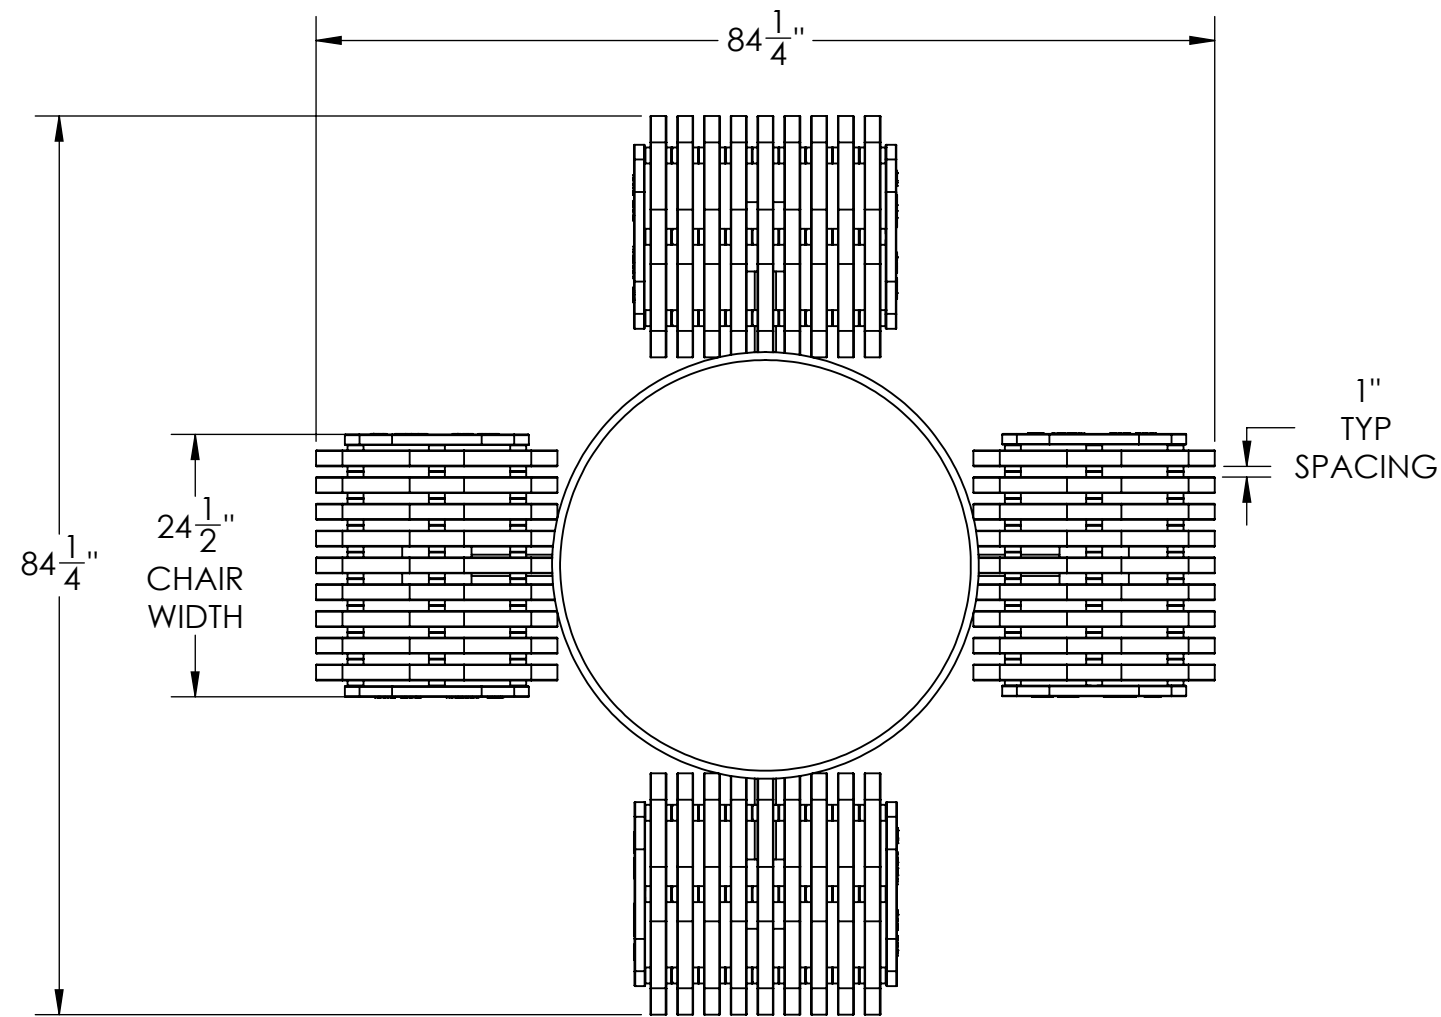

PRODUCT SPECIFICATIONS

IRON VALLEY ROUND TABLE 2

NOTES:

- *IRON VALLEY ROUND TABLE 2 WITH SOLID TOP INCLUDE 4 CHAIRS
- *STANDARD POWDER COATED COLORS: BLACK, WHITE, BROWN, TAN, EVERGREEN, DARK GREEN, BRONZE & BLUE.

NOTE:
ALL SLATS ARE FORMED
ASTM 1018 COLD ROLLED
STEEL - 1 1/2" X 3/16"

DESCRIPTION:

IRON VALLEY ROUND TABLE 2

ADDRESS:
1350 NORTH AVE.
SANGER, CALIFORNIA 93657
PHONE: (559) 875-8250
FAX: (559) 875-1491
kingsrivercasting@verizon.net

THE INFORMATION CONTAINED IN THIS DRAWING IS THE SOLE PROPERTY OF KINGS RIVER CASTING. ANY REPRODUCTION IN PART OR WHOLE WITHOUT THE WRITTEN PERMISSION OF KINGS RIVER CASTING IS PROHIBITED.

WEIGHT: 320 LBS
MODEL NUMBER:
IVRT2

SCALE: 1:18

SIZE
B