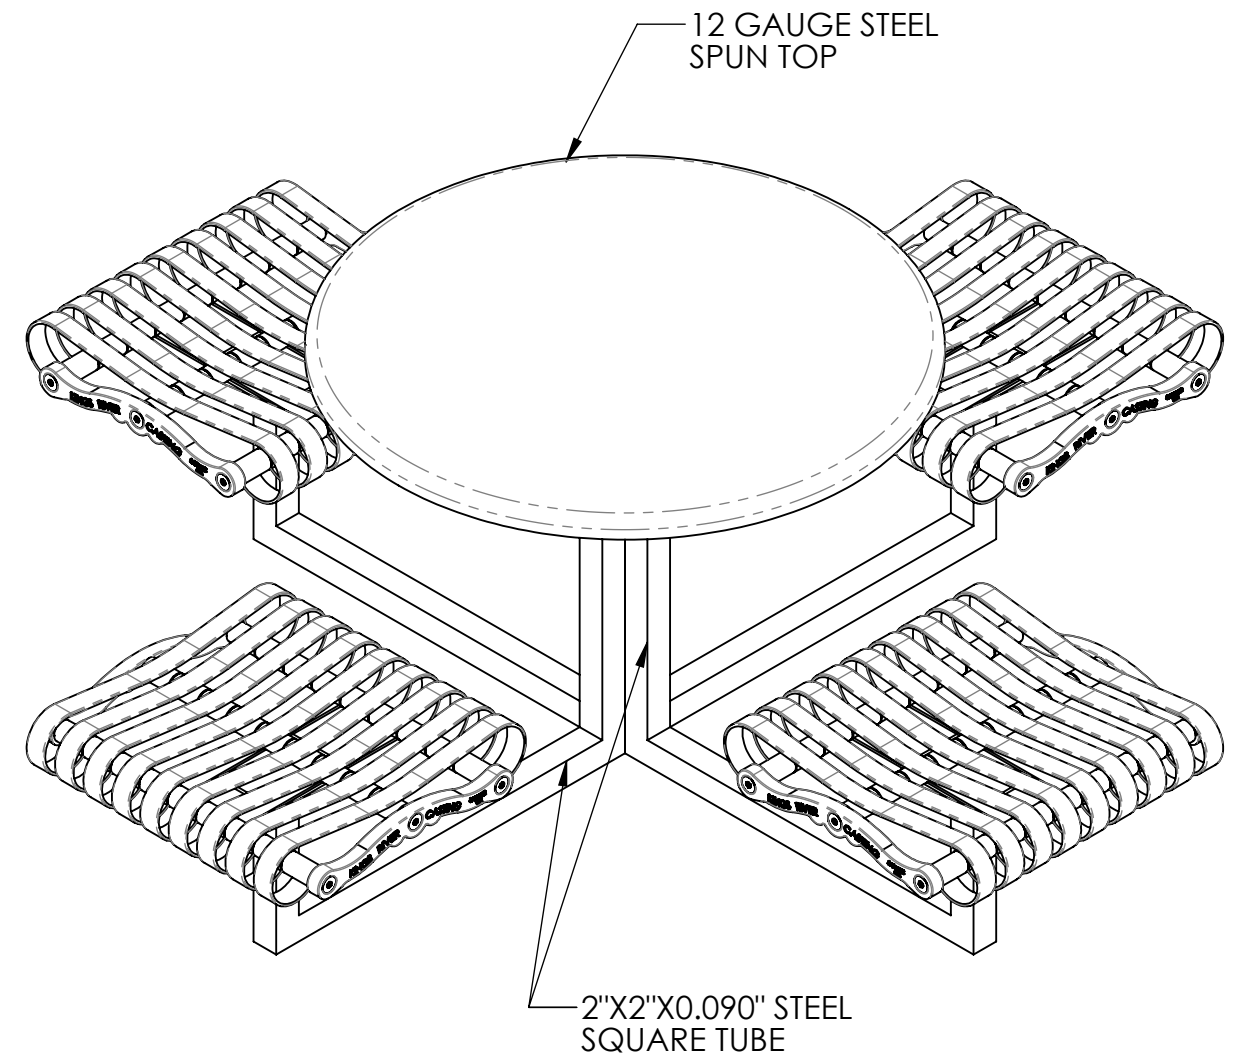

PRODUCT SPECIFICATIONS

IRON VALLEY ROUND TABLE 2

NOTES:

- *IRON VALLEY ROUND TABLE 2 WITH SOLID TOP INCLUDE 4 CHAIRS
- *STANDARD POWDER COATED COLORS: BLACK, WHITE, BROWN, TAN, EVERGREEN, DARK GREEN, BRONZE & BLUE.

NOTE:
ALL SLATS ARE FORMED
ASTM 1018 COLD ROLLED
STEEL - 1 1/2" X 3/16"

DESCRIPTION:

IRON VALLEY ROUND TABLE 2

ADDRESS:
1350 NORTH AVE.
SANGER, CALIFORNIA 93657
PHONE: (559) 875-8250
FAX: (559) 875-1491
kingsrivercasting@verizon.net

THE INFORMATION CONTAINED IN THIS DRAWING IS THE SOLE PROPERTY OF KINGS RIVER CASTING. ANY REPRODUCTION IN PART OR WHOLE WITHOUT THE WRITTEN PERMISSION OF KINGS RIVER CASTING IS PROHIBITED.

WEIGHT: 320 LBS
MODEL NUMBER:
IVRT2

SCALE: 1:18

SIZE
B