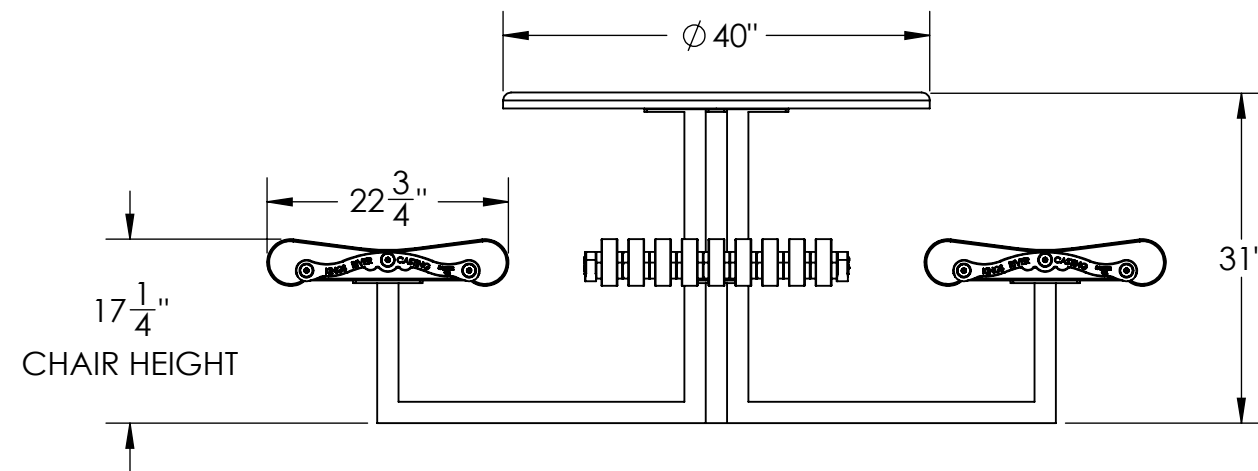

PRODUCT SPECIFICATIONS

IRON VALLEY ROUND TABLE 2

NOTES:

- *IRON VALLEY ROUND TABLE 2 WITH SOLID TOP INCLUDE 4 CHAIRS
- *STANDARD POWDER COATED COLORS: BLACK, WHITE, BROWN, TAN, EVERGREEN, DARK GREEN, BRONZE & BLUE.

NOTE:
ALL SLATS ARE FORMED
ASTM 1018 COLD ROLLED
STEEL - 1 1/2" X 3/16"

DESCRIPTION:

IRON VALLEY ROUND TABLE 2

ADDRESS:
1350 NORTH AVE.
SANGER, CALIFORNIA 93657
PHONE: (559) 875-8250
FAX: (559) 875-1491
kingsrivercasting@verizon.net

THE INFORMATION CONTAINED IN THIS DRAWING IS THE SOLE PROPERTY OF KINGS RIVER CASTING. ANY REPRODUCTION IN PART OR WHOLE WITHOUT THE WRITTEN PERMISSION OF KINGS RIVER CASTING IS PROHIBITED.

WEIGHT: 320 LBS
MODEL NUMBER:
IVRT2

SCALE: 1:18

SIZE
B