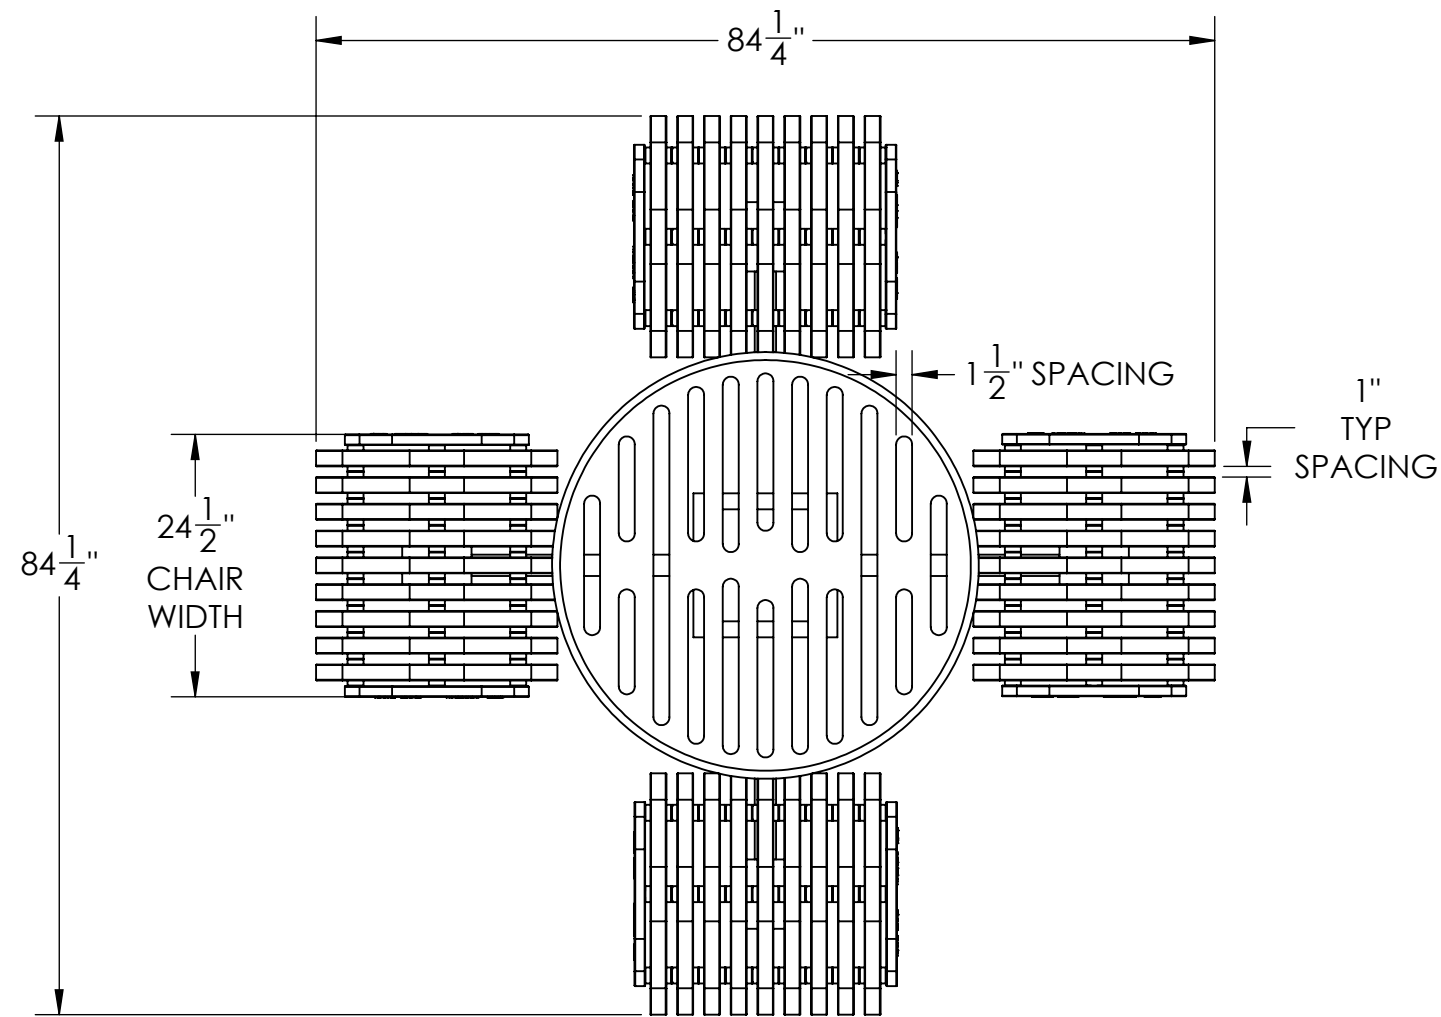

PRODUCT SPECIFICATIONS

IRON VALLEY ROUND TABLE

NOTES:

- *IRON VALLEY ROUND TABLE WITH SLATTED TOP INCLUDE 4 CHAIRS
- *STANDARD POWDER COATED COLORS: BLACK, WHITE, BROWN, TAN EVERGREEN, DARK GREEN, BRONZE & BLUE.

NOTE:
ALL SLATS ARE FORMED
ASTM 1018 COLD ROLLED
STEEL - 1 1/2" X 3/16"

DESCRIPTION:

IRON VALLEY ROUND TABLE

ADDRESS:
1350 NORTH AVE.
SANGER, CALIFORNIA 93657
PHONE: (559) 875-8250
FAX: (559) 875-1491
kingsrivercasting@verizon.net

THE INFORMATION CONTAINED IN THIS DRAWING
IS THE SOLE PROPERTY OF KINGS RIVER CASTING.
ANY REPRODUCTION IN PART OR WHOLE WITHOUT THE
WRITTEN PERMISSION OF KINGS RIVER CASTING IS PROHIBITED.

WEIGHT: 320 LBS

SCALE: 1:18

MODEL NUMBER:

IVRT

SIZE
B