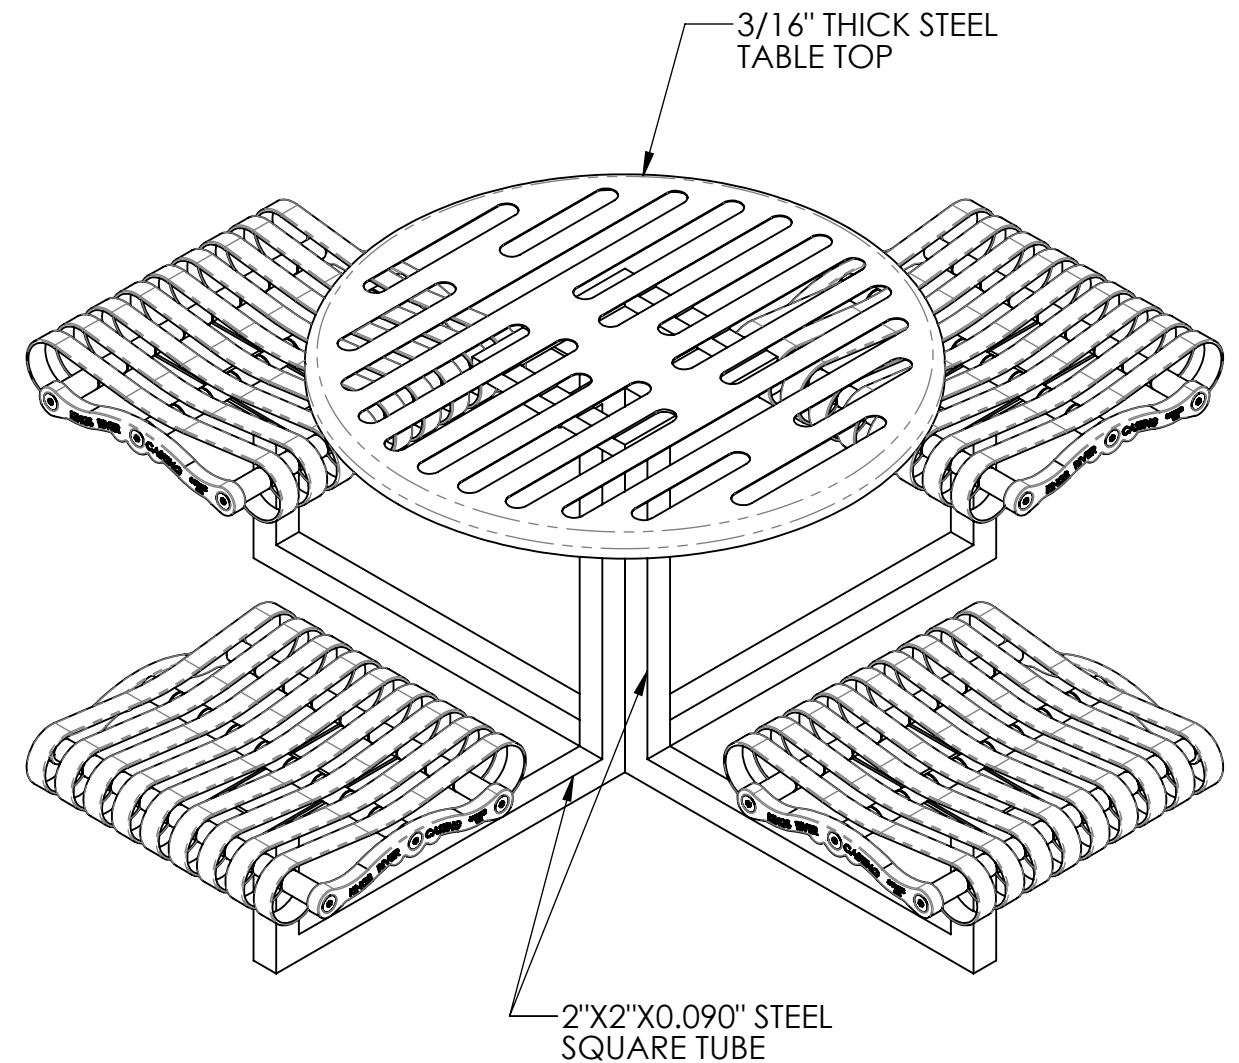

PRODUCT SPECIFICATIONS

IRON VALLEY ROUND TABLE

NOTES:

- *IRON VALLEY ROUND TABLE WITH SLATTED TOP INCLUDE 4 CHAIRS
- *STANDARD POWDER COATED COLORS: BLACK, WHITE, BROWN, TAN EVERGREEN, DARK GREEN, BRONZE & BLUE.

NOTE:
ALL SLATS ARE FORMED
ASTM 1018 COLD ROLLED
STEEL - 1 1/2" X 3/16"

DESCRIPTION:

IRON VALLEY ROUND TABLE

ADDRESS:
1350 NORTH AVE.
SANGER, CALIFORNIA 93657
PHONE: (559) 875-8250
FAX: (559) 875-1491
kingsrivercasting@verizon.net

THE INFORMATION CONTAINED IN THIS DRAWING
IS THE SOLE PROPERTY OF KINGS RIVER CASTING.
ANY REPRODUCTION IN PART OR WHOLE WITHOUT THE
WRITTEN PERMISSION OF KINGS RIVER CASTING IS PROHIBITED.

WEIGHT: 320 LBS

SCALE: 1:18

MODEL NUMBER:

IVRT

SIZE
B