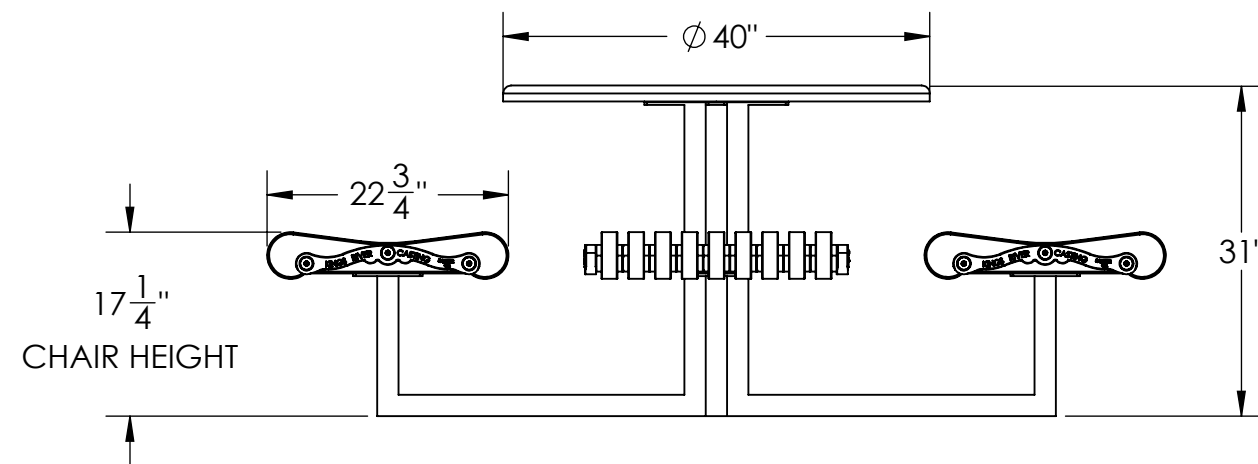

PRODUCT SPECIFICATIONS

IRON VALLEY ROUND TABLE

NOTES:

- *IRON VALLEY ROUND TABLE WITH SLATTED TOP INCLUDE 4 CHAIRS
- *STANDARD POWDER COATED COLORS: BLACK, WHITE, BROWN, TAN EVERGREEN, DARK GREEN, BRONZE & BLUE.

NOTE:
ALL SLATS ARE FORMED
ASTM 1018 COLD ROLLED
STEEL - 1 1/2" X 3/16"

DESCRIPTION:

IRON VALLEY ROUND TABLE

ADDRESS:
1350 NORTH AVE.
SANGER, CALIFORNIA 93657
PHONE: (559) 875-8250
FAX: (559) 875-1491
kingsrivercasting@verizon.net

THE INFORMATION CONTAINED IN THIS DRAWING
IS THE SOLE PROPERTY OF KINGS RIVER CASTING.
ANY REPRODUCTION IN PART OR WHOLE WITHOUT THE
WRITTEN PERMISSION OF KINGS RIVER CASTING IS PROHIBITED.

WEIGHT: 320 LBS

SCALE: 1:18

MODEL NUMBER:

IVRT

SIZE
B