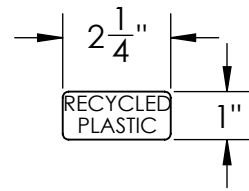

PRODUCT SPECIFICATIONS

CAPITOL BENCH - 80" RECYCLED PLASTIC

ENGINEERED WITH
CROSS-BOLTING TO
PREVENT END PLAY

FRAME

- **Material:** 1 3/8" x 1/16" steel pipe and 2 1/2" x 3/16" flat steel.
- **Finish:** Electro static powder coating
- **Color:** Black, White, Green, Tan, Dk. Brown, Dk. Green, Bronze and Blue.

PLASTIC RAILS

- **Material:** POLYSTYRENE.
- **Size:** 2 1/4" wide by 1".
- **Number of Rails:** 11.

HARDWARE

- **Carriage Bolts:** 1/4"-20 steel zinc plate, yellow dipped
- **Nuts:** 1/4" steel zinc plate