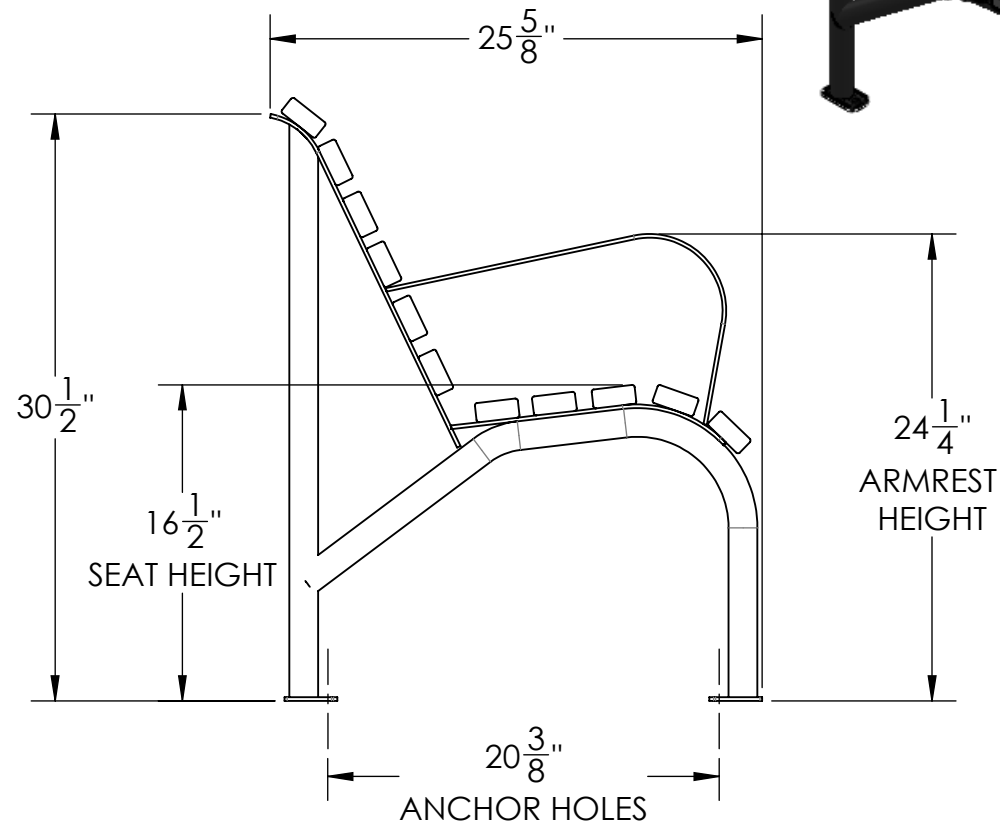

PRODUCT SPECIFICATIONS

CAPITOL BENCH - 80" RECYCLED PLASTIC

ENGINEERED WITH
CROSS-BOLTING TO
PREVENT END PLAY

FRAME

- **Material:** 1 3/8" x 1/16" steel pipe and 2 1/2" x 3/16" flat steel.
- **Finish:** Electro static powder coating
- **Color:** Black, White, Green, Tan, Dk. Brown, Dk. Green, Bronze and Blue.

PLASTIC RAILS

- **Material:** POLYSTYRENE.
- **Size:** 2 1/4" wide by 1".
- **Number of Rails:** 11.

HARDWARE

- **Carriage Bolts:** 1/4"-20 steel zinc plate, yellow dipped
- **Nuts:** 1/4" steel zinc plate

BOLT DOWN DETAIL

CAPITAL benches can be drilled for permanent attachment.

DESCRIPTION:

CAPITOL BENCH - 80" RECYCLED PLASTIC

ADDRESS:
1350 NORTH AVE.
SANGER, CALIFORNIA 93857
PHONE: (559) 875-8250
FAX: (559) 875-1491
kingsrivercasting@verizon.net

SCALE: 1:10

MODEL NUMBER:

CBLF - 80"

SIZE
B