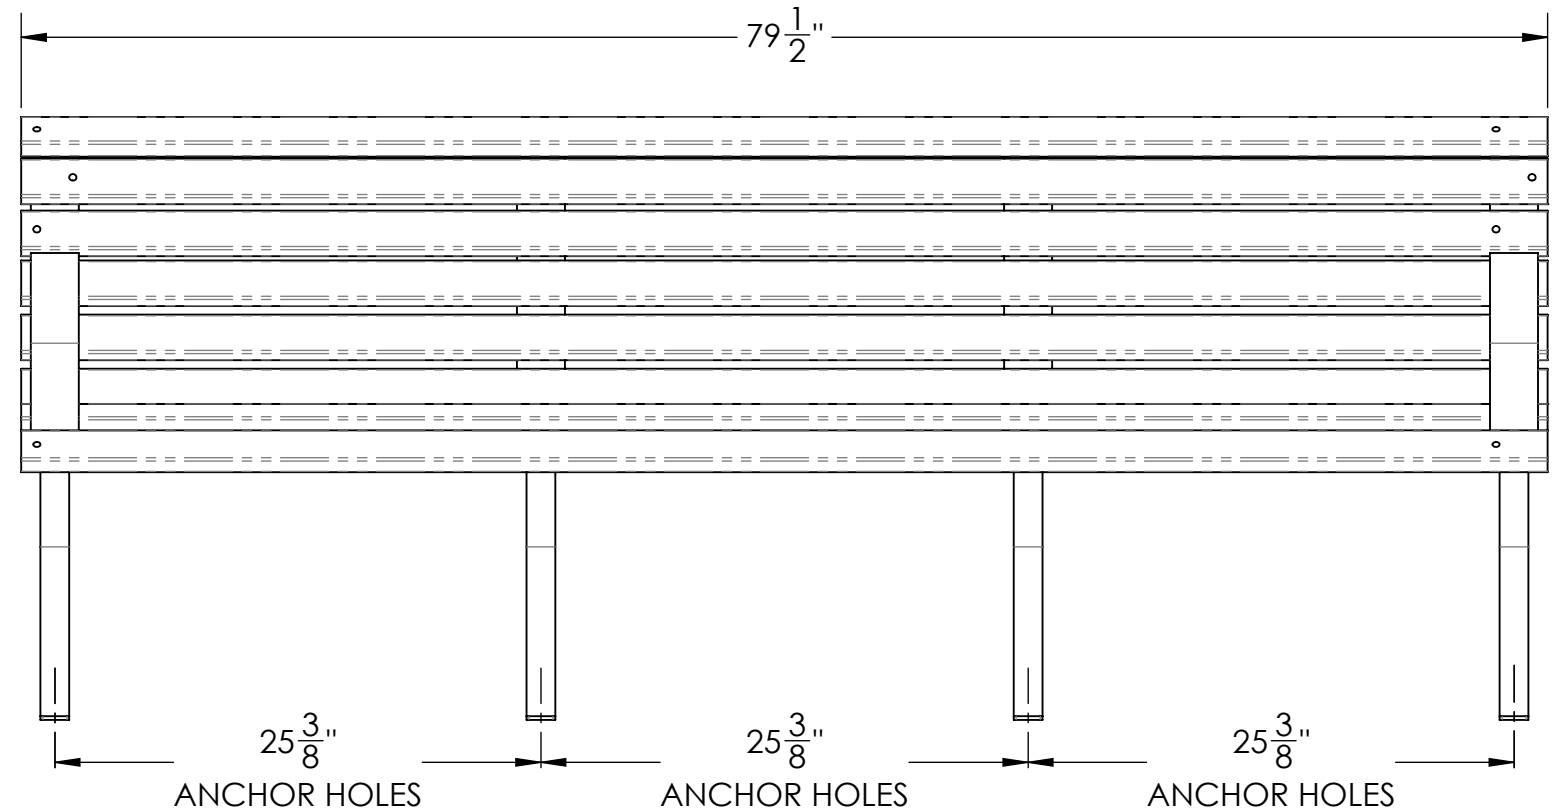

PRODUCT SPECIFICATIONS

CAPITOL BENCH - 80" RECYCLED PLASTIC

ENGINEERED WITH
CROSS-BOLTING TO
PREVENT END PLAY

FRAME

- **Material:** 1 3/8" x 1/16" steel pipe and 2 1/2" x 3/16" flat steel.
- **Finish:** Electro static powder coating
- **Color:** Black, White, Green, Tan, Dk. Brown, Dk. Green, Bronze and Blue.

PLASTIC RAILS

- **Material:** POLYSTYRENE.
- **Size:** 2 1/4" wide by 1".
- **Number of Rails:** 11.

HARDWARE

- **Carriage Bolts:** 1/4"-20 steel zinc plate, yellow dipped
- **Nuts:** 1/4" steel zinc plate

BOLT DOWN DETAIL

CAPITAL benches can be drilled for permanent attachment.

DESCRIPTION:

CAPITOL BENCH - 80" RECYCLED PLASTIC

ADDRESS:
1350 NORTH AVE.
SANGER, CALIFORNIA 93857
PHONE: (559) 875-8250
FAX: (559) 875-1491
kingsrivercasting@verizon.net

SCALE: 1:10

MODEL NUMBER:

CBLF - 80"

SIZE
B