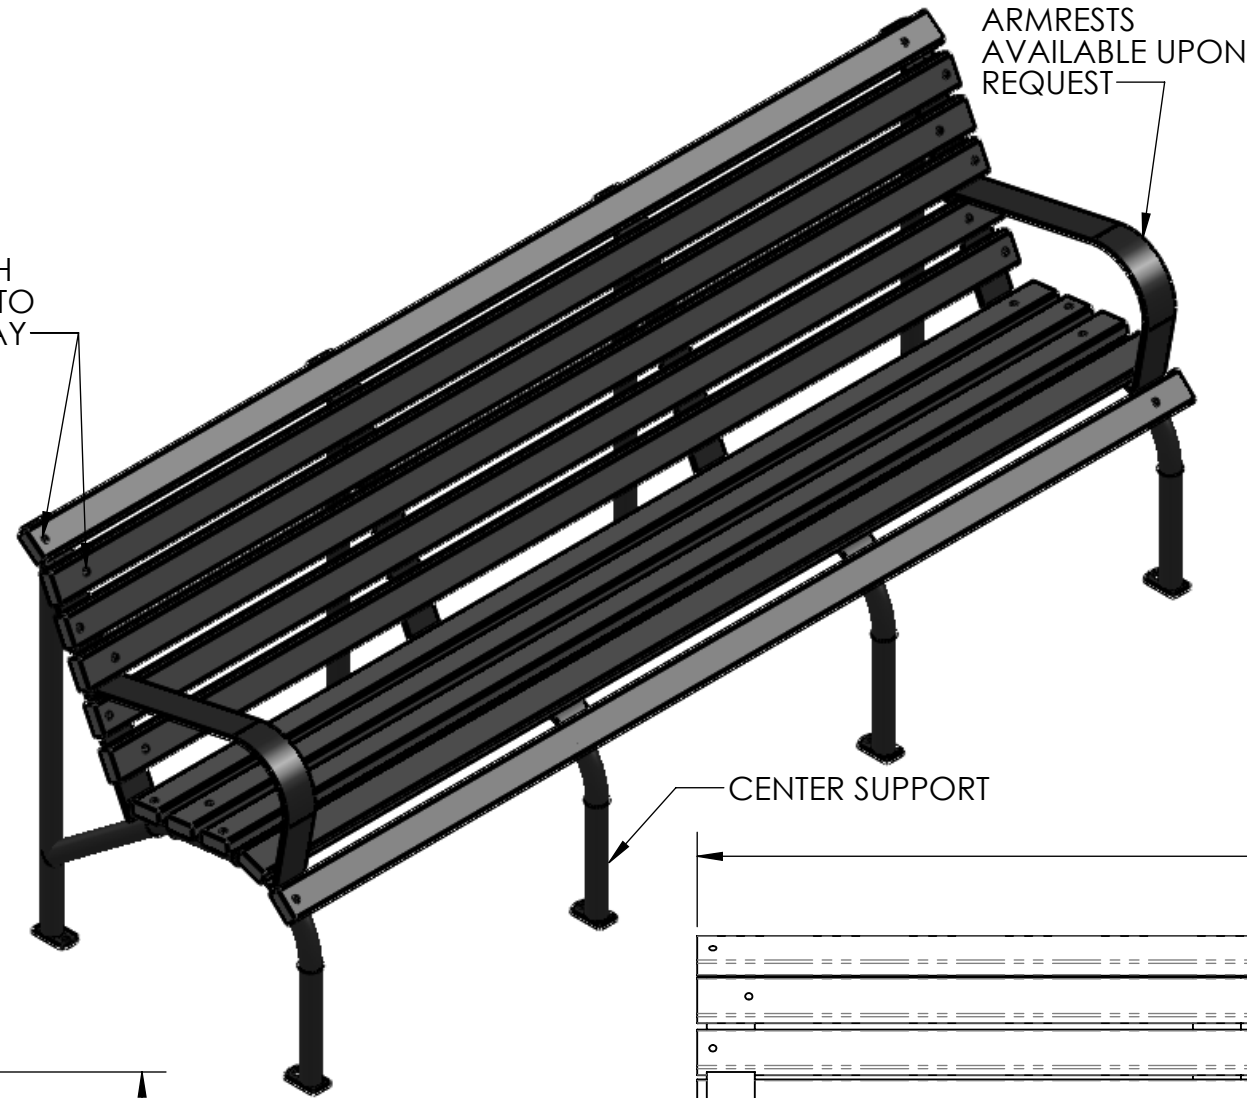

PRODUCT SPECIFICATIONS

CAPITOL BENCH - 80" RECYCLED PLASTIC

ENGINEERED WITH
CROSS-BOLTING TO
PREVENT END PLAY

FRAME

- **Material:** 1 3/8" x 1/16" steel pipe and 2 1/2" x 3/16" flat steel.
- **Finish:** Electro static powder coating
- **Color:** Black, White, Green, Tan, Dk. Brown, Dk. Green, Bronze and Blue.

PLASTIC RAILS

- **Material:** POLYSTYRENE.
- **Size:** 2 1/4" wide by 1".
- **Number of Rails:** 11.

HARDWARE

- **Carriage Bolts:** 1/4"-20 steel zinc plate, yellow dipped
- **Nuts:** 1/4" steel zinc plate

BOLT DOWN DETAIL

CAPITAL benches can be drilled for permanent attachment.

DESCRIPTION:

CAPITOL BENCH - 80" RECYCLED PLASTIC

ADDRESS:
1350 NORTH AVE.
SANGER, CALIFORNIA 93857
PHONE: (559) 875-8250
FAX: (559) 875-1491
kingsrivercasting@verizon.net

SCALE: 1:10

MODEL NUMBER:

CBLF - 80"

SIZE
B