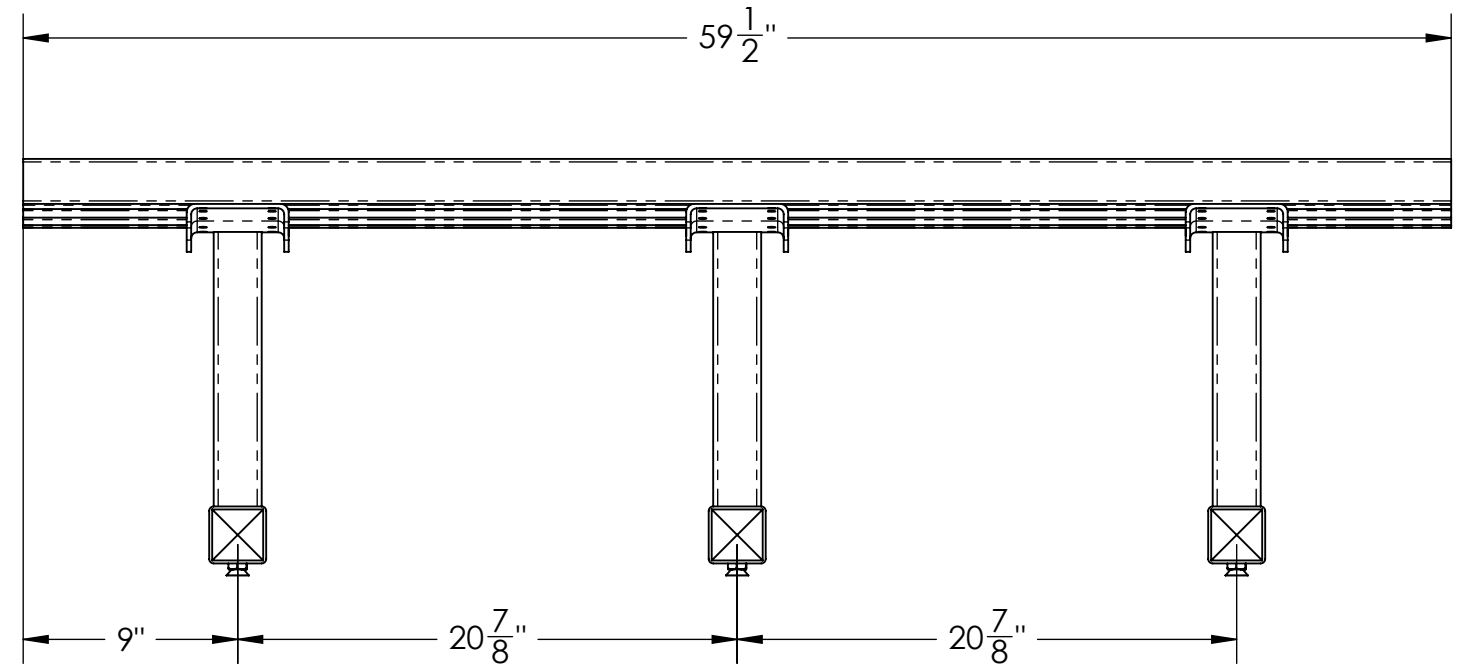

PRODUCT SPECIFICATIONS

BOULEVARD BENCH - 5' RECYCLED PLASTIC

MOUNTING BASE TYPE INCLUDE:

FREE STANDING MOUNT
(FS)

IN-GROUND MOUNT
(IM)

SURFACE MOUNT
(SM)

RECYCLED PLASTIC
SLATS

RECYCLED PLASTIC SLATS

LEVELING FEET
AVAILABLE WITH FREE
STANDING OPTION

DESCRIPTION:

BOULEVARD BENCH - 5' RECYCLED PLASTIC

ADDRESS:
1350 NORTH AVE.
SANGER, CALIFORNIA 93657
PHONE: (559) 875-8250
FAX: (559) 875-1491
kingsrivercasting@verizon.net

THE INFORMATION CONTAINED IN THIS DRAWING
IS THE SOLE PROPERTY OF KINGS RIVER CASTING.
ANY REPRODUCTION IN PART OR WHOLE WITHOUT THE
WRITTEN PERMISSION OF KINGS RIVER CASTING IS PROHIBITED.

WEIGHT: 78 LBS
MODEL NUMBER:
BB - 5'

SCALE: 1:8

SIZE
B