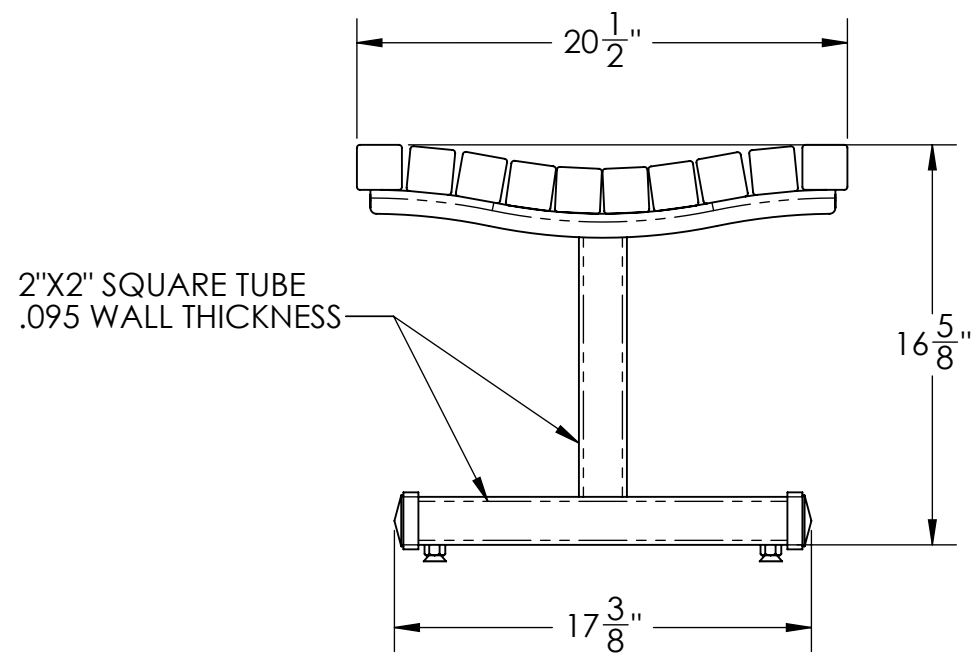

PRODUCT SPECIFICATIONS

BOULEVARD BENCH - 5' RECYCLED PLASTIC

MOUNTING BASE TYPE INCLUDE:

FREE STANDING MOUNT
(FS)

IN-GROUND MOUNT
(IM)

SURFACE MOUNT
(SM)

RECYCLED PLASTIC
SLATS

RECYCLED PLASTIC SLATS

LEVELING FEET
AVAILABLE WITH FREE
STANDING OPTION

DESCRIPTION:

BOULEVARD BENCH - 5' RECYCLED PLASTIC

ADDRESS:
1350 NORTH AVE.
SANGER, CALIFORNIA 93657
PHONE: (559) 875-8250
FAX: (559) 875-1491
kingsrivercasting@verizon.net

THE INFORMATION CONTAINED IN THIS DRAWING
IS THE SOLE PROPERTY OF KINGS RIVER CASTING.
ANY REPRODUCTION IN PART OR WHOLE WITHOUT THE
WRITTEN PERMISSION OF KINGS RIVER CASTING IS PROHIBITED.

WEIGHT: 78 LBS
MODEL NUMBER:
BB - 5'

SCALE: 1:8

SIZE
B