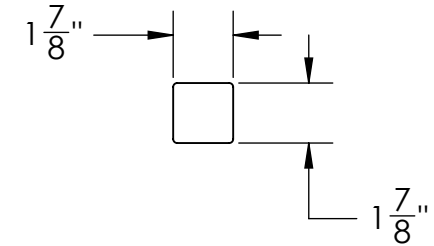

PRODUCT SPECIFICATIONS

BOULEVARD BENCH - 5' RECYCLED PLASTIC

MOUNTING BASE TYPE INCLUDE:

FREE STANDING MOUNT
(FS)

IN-GROUND MOUNT
(IM)

SURFACE MOUNT
(SM)

RECYCLED PLASTIC
SLATS

RECYCLED PLASTIC SLATS

THE INFORMATION CONTAINED IN THIS DRAWING
IS THE SOLE PROPERTY OF KINGS RIVER CASTING.
ANY REPRODUCTION IN PART OR WHOLE WITHOUT THE
WRITTEN PERMISSION OF KINGS RIVER CASTING IS PROHIBITED.

WEIGHT: 78 LBS
MODEL NUMBER:
BB - 5'

SCALE: 1:8

SIZE
B